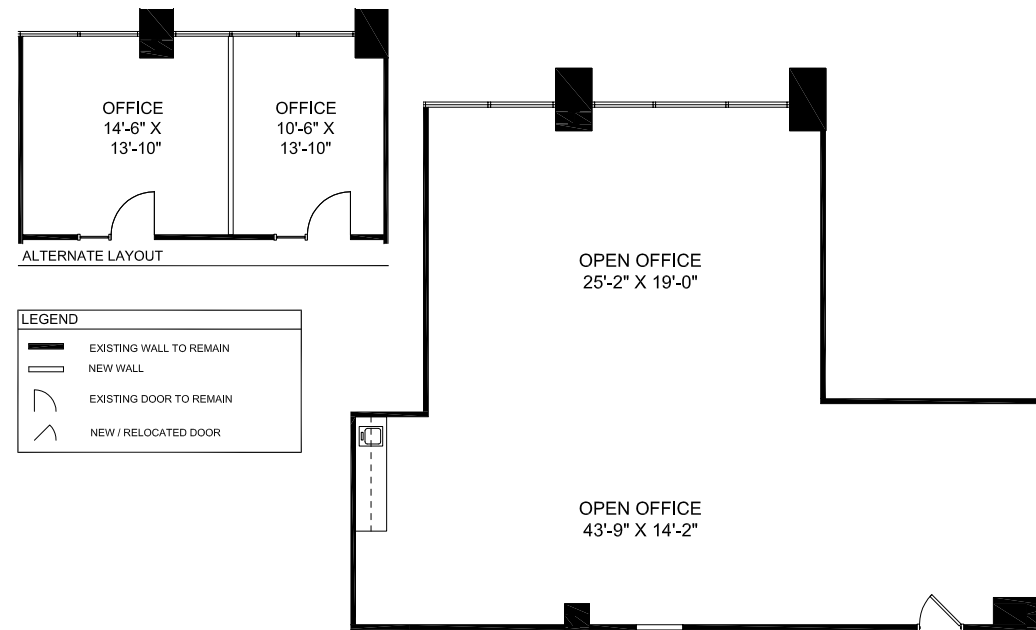

TOLL HILL EAST

5440 Harvest Hill Road

SUITE 235

1,324 RSF

Floor Plan

Conceptual Layout

For Current Availability Contact:

ADDIE LUDWIG