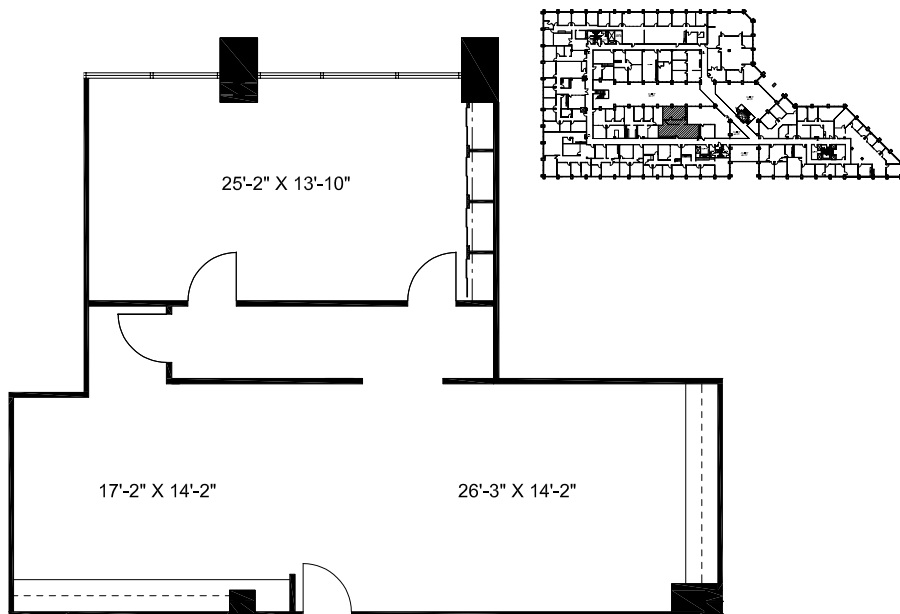

TOLL HILL EAST

5440 Harvest Hill Road

SUITE 235

1,324 RSF

Floor Plan

Conceptual Layout

For Current Availability Contact:

ADDIE LUDWIG