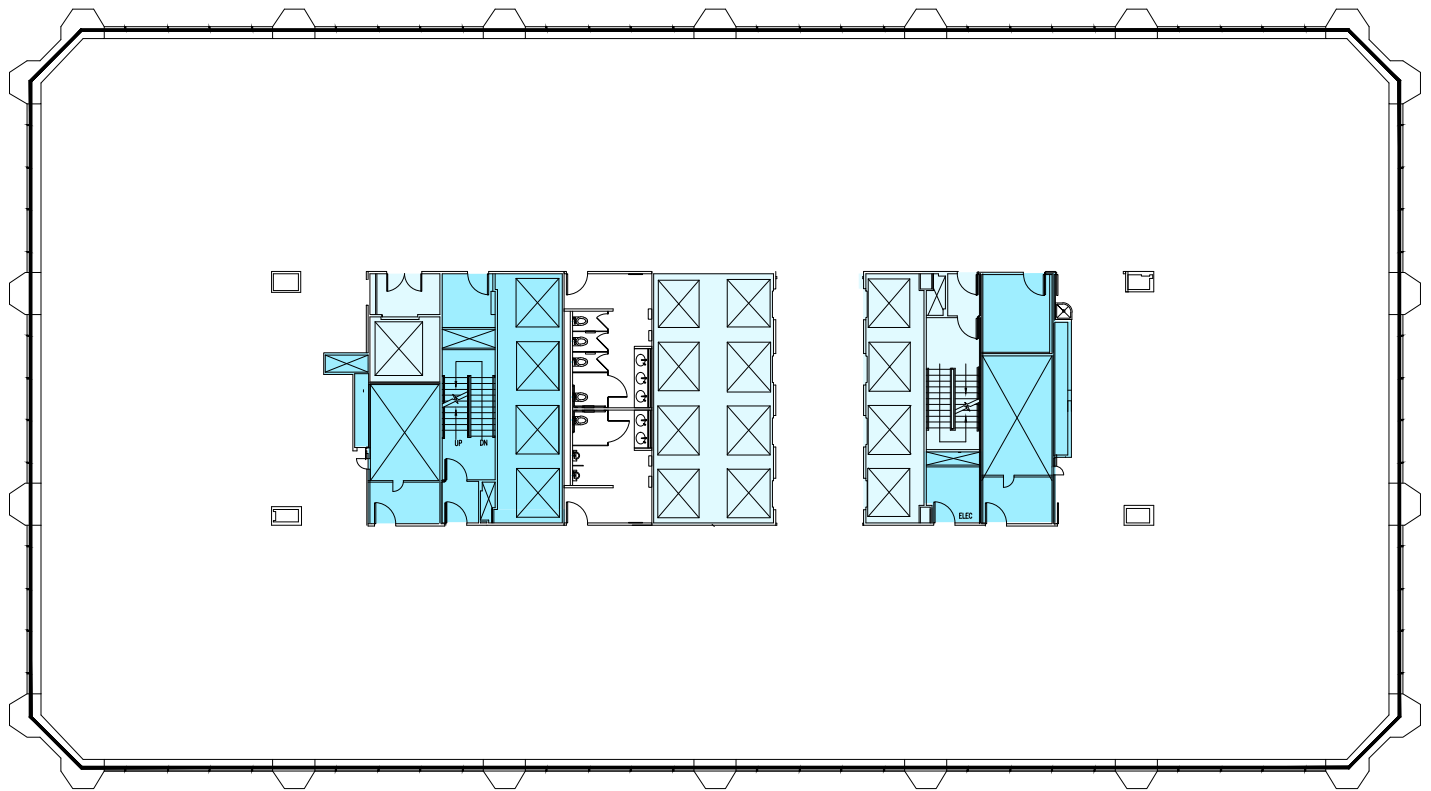

1600 SEVENTH

14TH FLOOR 21,062 RSF

CONTACT INFORMATION

LLOYD LOW
+1 206 607 1796
lloyd.low@jll.com

CLEITA HARVEY
+1 206 607 1794
cleita.harvey@jll.com

BAILEY HALLIS
+1 206 777 5203
bailey.hallis@jll.com

Although information has been obtained from sources deemed reliable, neither Owner nor JLL makes any guarantees, warranties or representations, express or implied, as to the completeness or accuracy as to the information contained herein. Any projections, opinions, assumptions or estimates used are for example only. There may be differences between projected and actual results, and those differences may be material. The Property may be withdrawn without notice. Neither Owner nor JLL accepts any liability for any loss or damage suffered by any party resulting from reliance on this information. If the recipient of this information has signed a confidentiality agreement regarding this matter, this information is subject to the terms of that agreement. © 2024 Jones Lang LaSalle IP, Inc. All rights reserved.