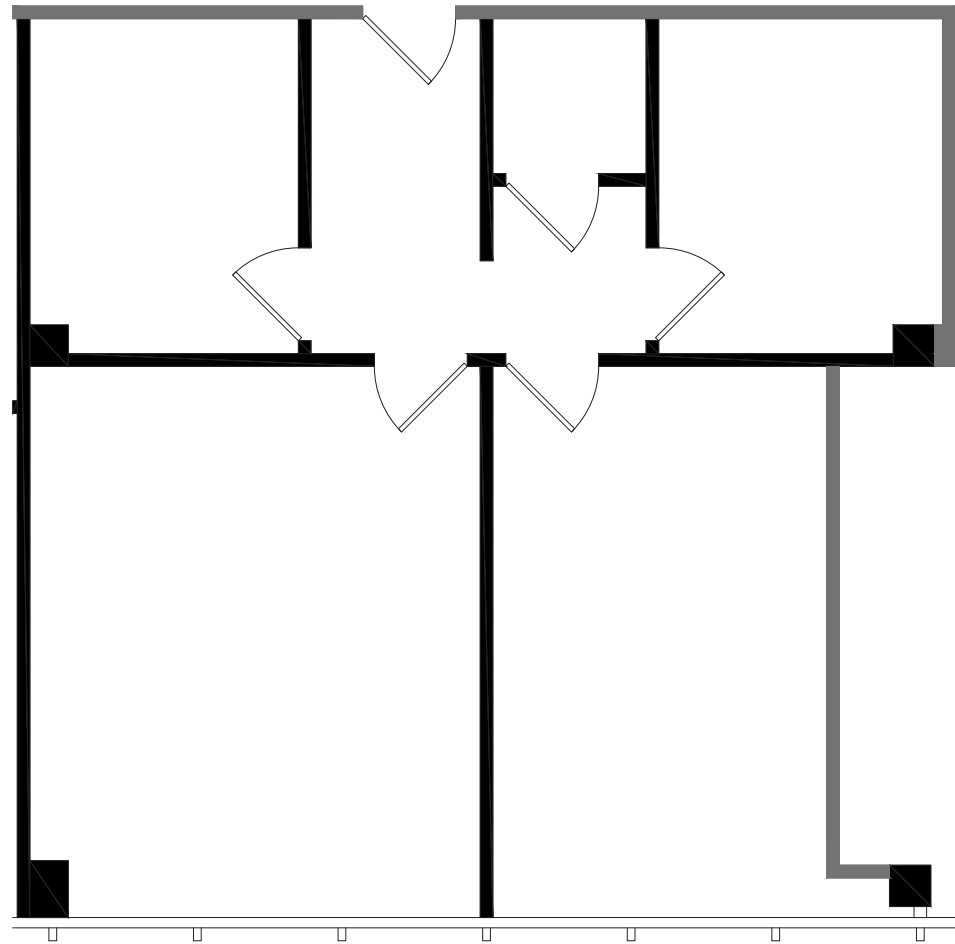

# THE 130 BUILDING

130 S BEMISTON AVE, CLAYTON, MO 63105

SANSONE  
group

## PARTIAL SEVENTH FLOOR PLAN SUITE 704A | 956 RSF