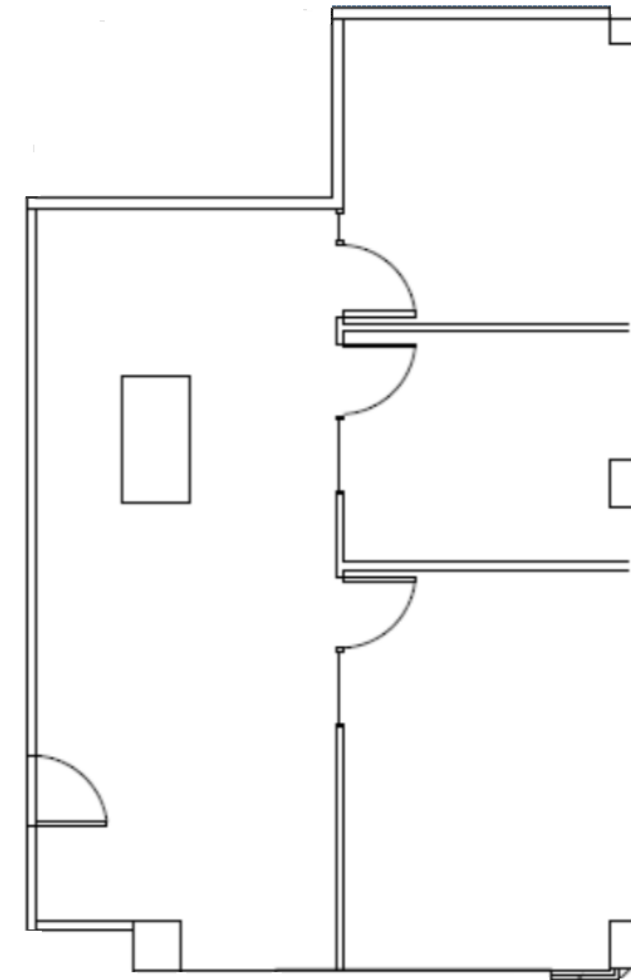

# Esperson

Level 4 - Suite 435 (1,763 RSF)

808 Travis, Houston, Texas 77002

cameron  
MANAGEMENT

For leasing information:

Christine Gabriel 713.224.1663 x 284

Morris Chen 713.224.1663 x 256

[leasing@cameronmanagement.com](mailto:leasing@cameronmanagement.com)