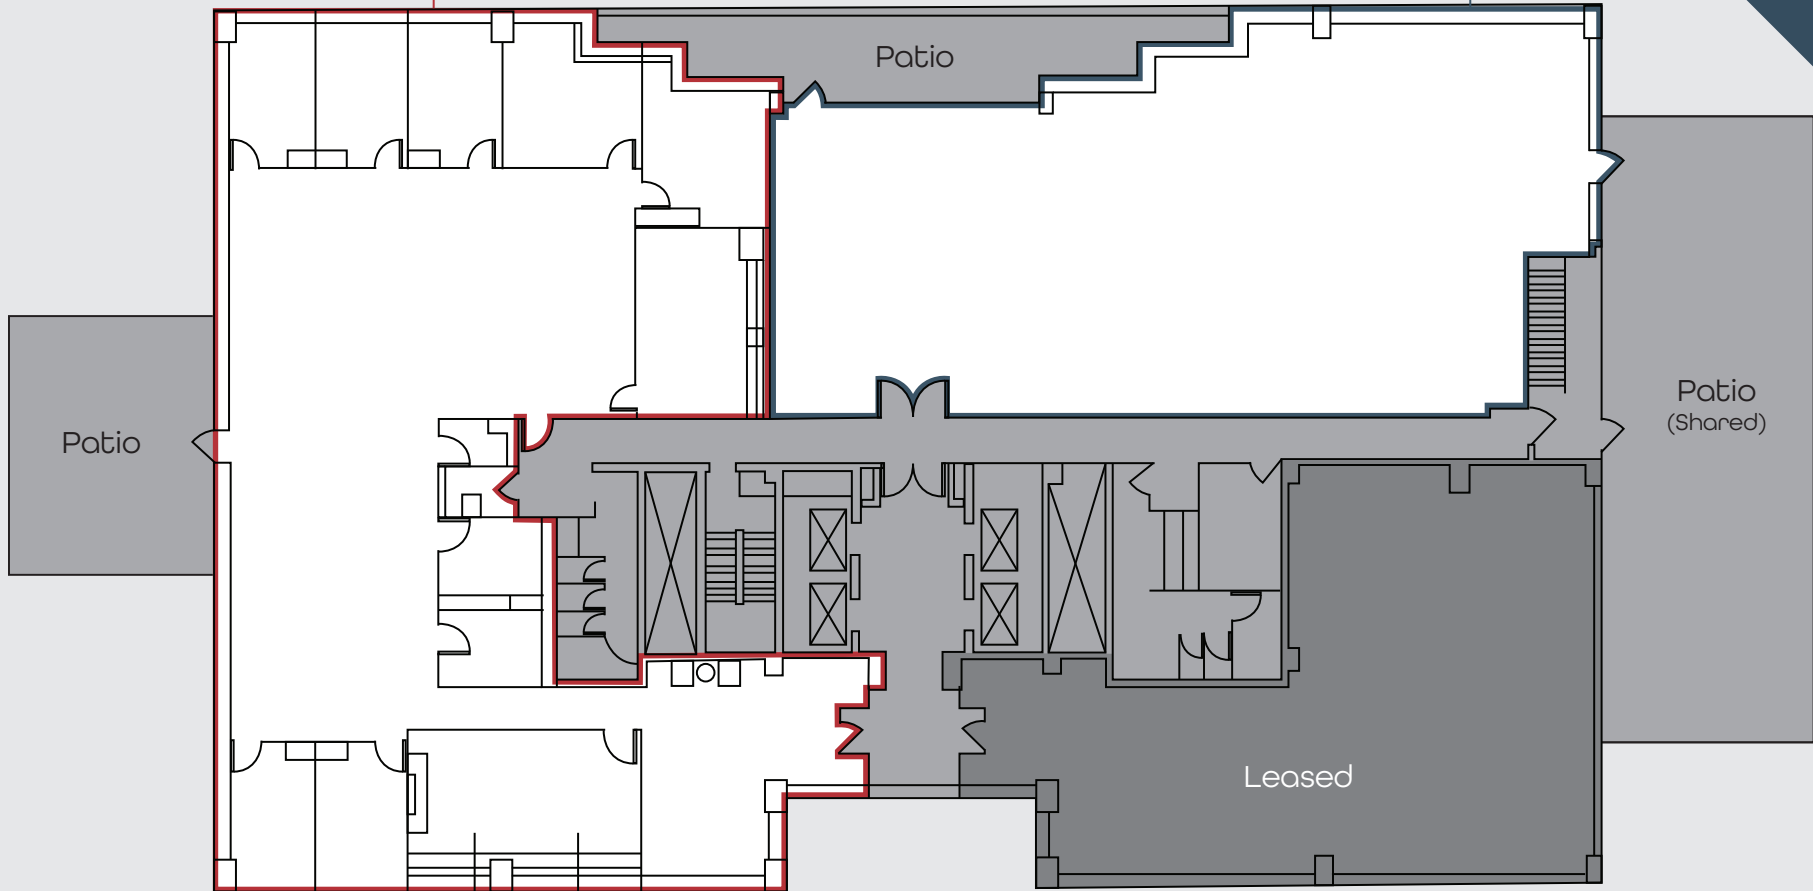

TWO DENVER HIGHLANDS

10065 East Harvard Avenue, Denver, CO 80231

9th Floor
4,382 RSF-10,884 RSF

Suite 900
6,502 RSF

Suite 950
4,382 RSF

Contact for more information:

Pete Staab
303.260.4346
pete.staab@nmrk.com