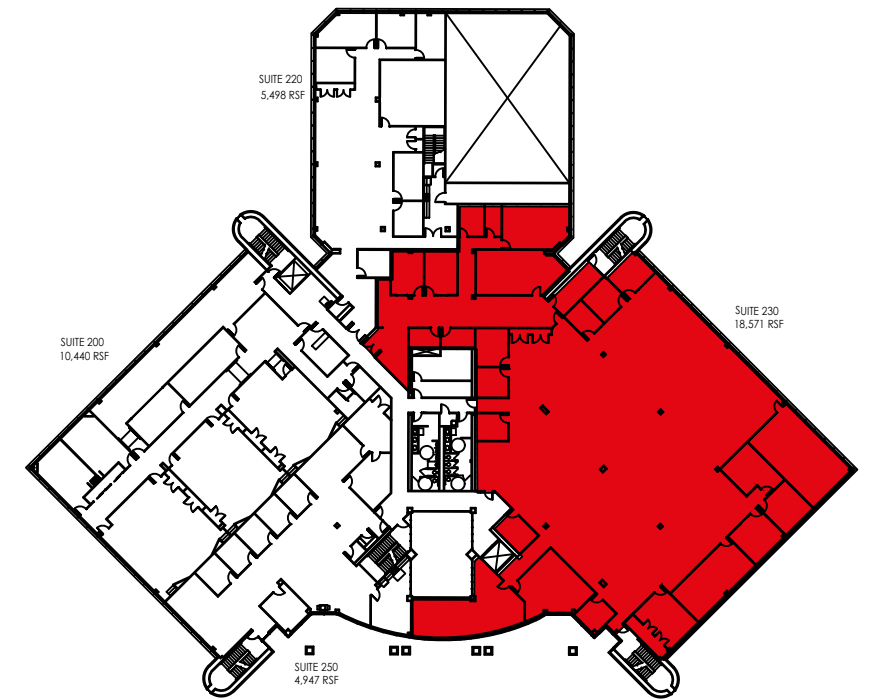

## Indianapolis, IN

SUITE 230  
18,571 RSF Available

**OVERALL BUILDING**  
4030 Vincennes Road, Indianapolis, IN  
2nd Floor