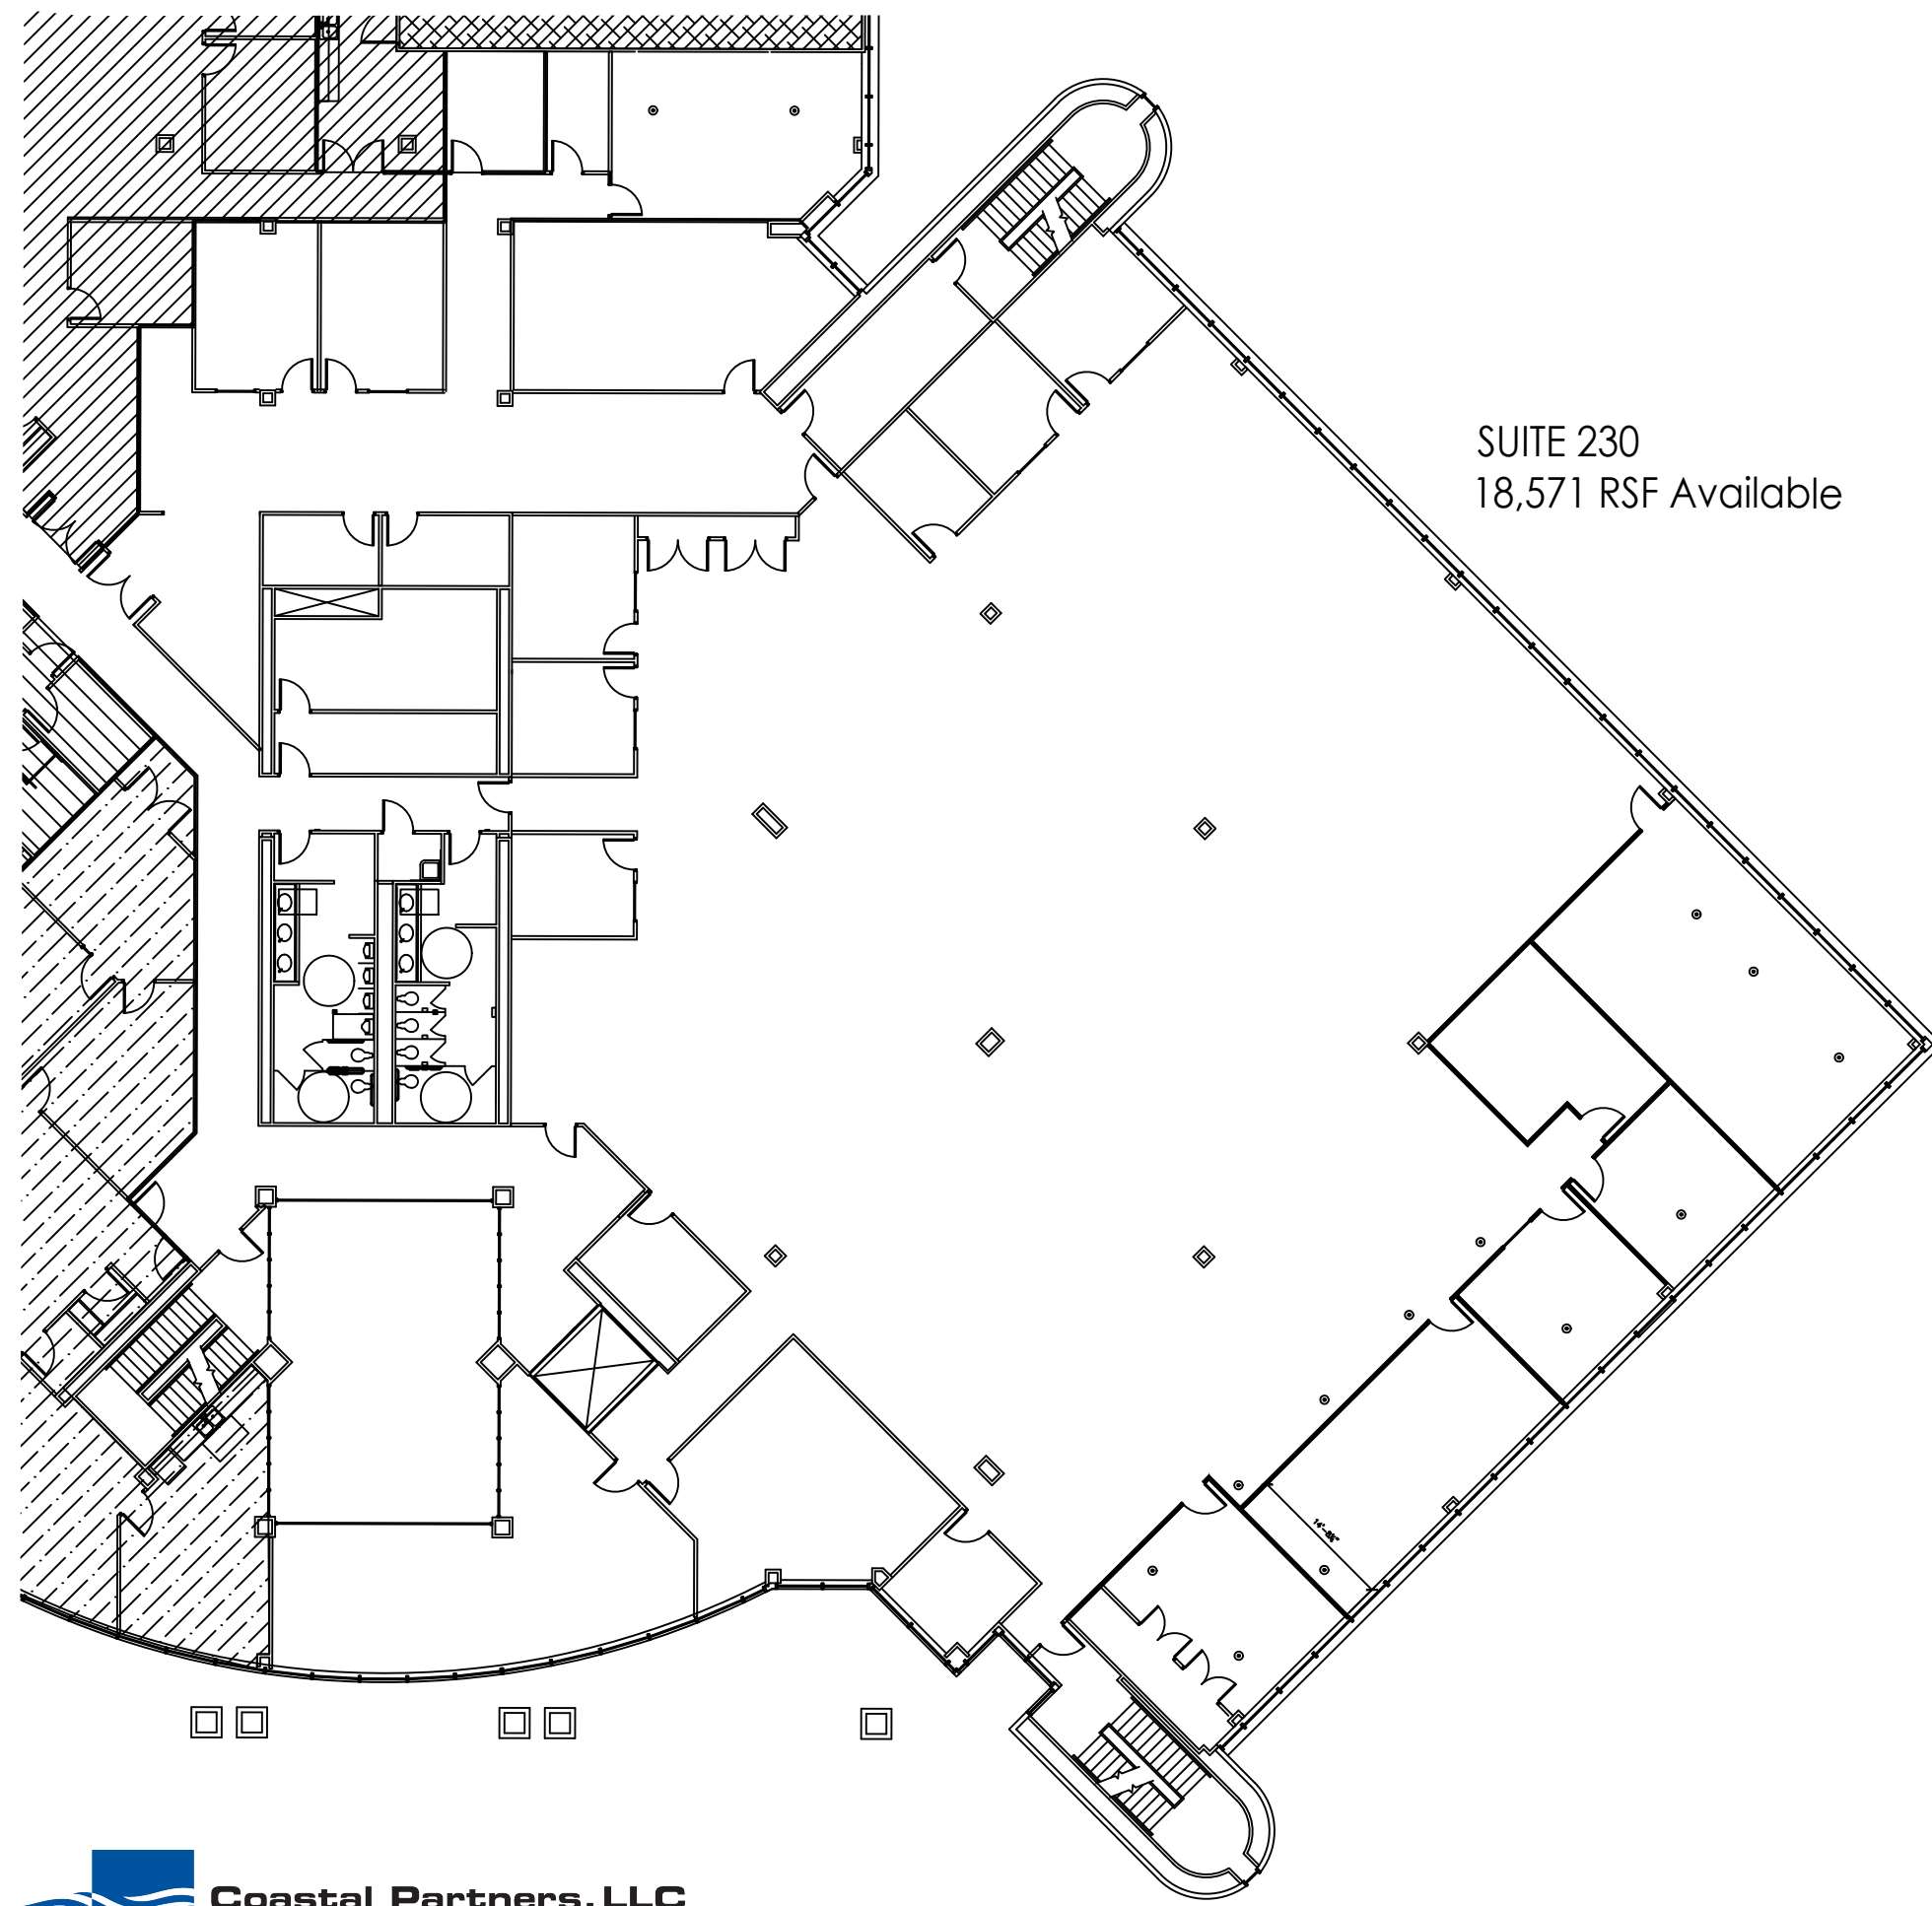

# 4030 Vincennes Road

## Indianapolis, IN

SUITE 230  
18,571 RSF Available

**OVERALL BUILDING**  
4030 Vincennes Road, Indianapolis, IN  
2nd Floor