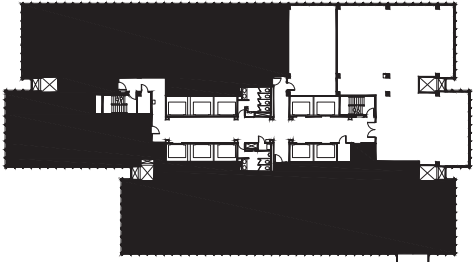

TOWER 233, SUITE 750

12,058 RSF

KEY PLAN