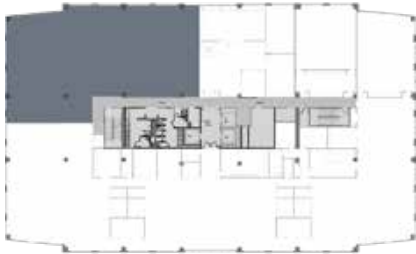

PRIMERA TOWERS

PRIMERA TOWERS | 3

605 CRESCENT EXECUTIVE COURT

- 152,928 s.f.
- 6 stories
- Built in 1999
- Bighthouse and Level 3 as providers

Suite	Size (r.s.f.)
424	5,471