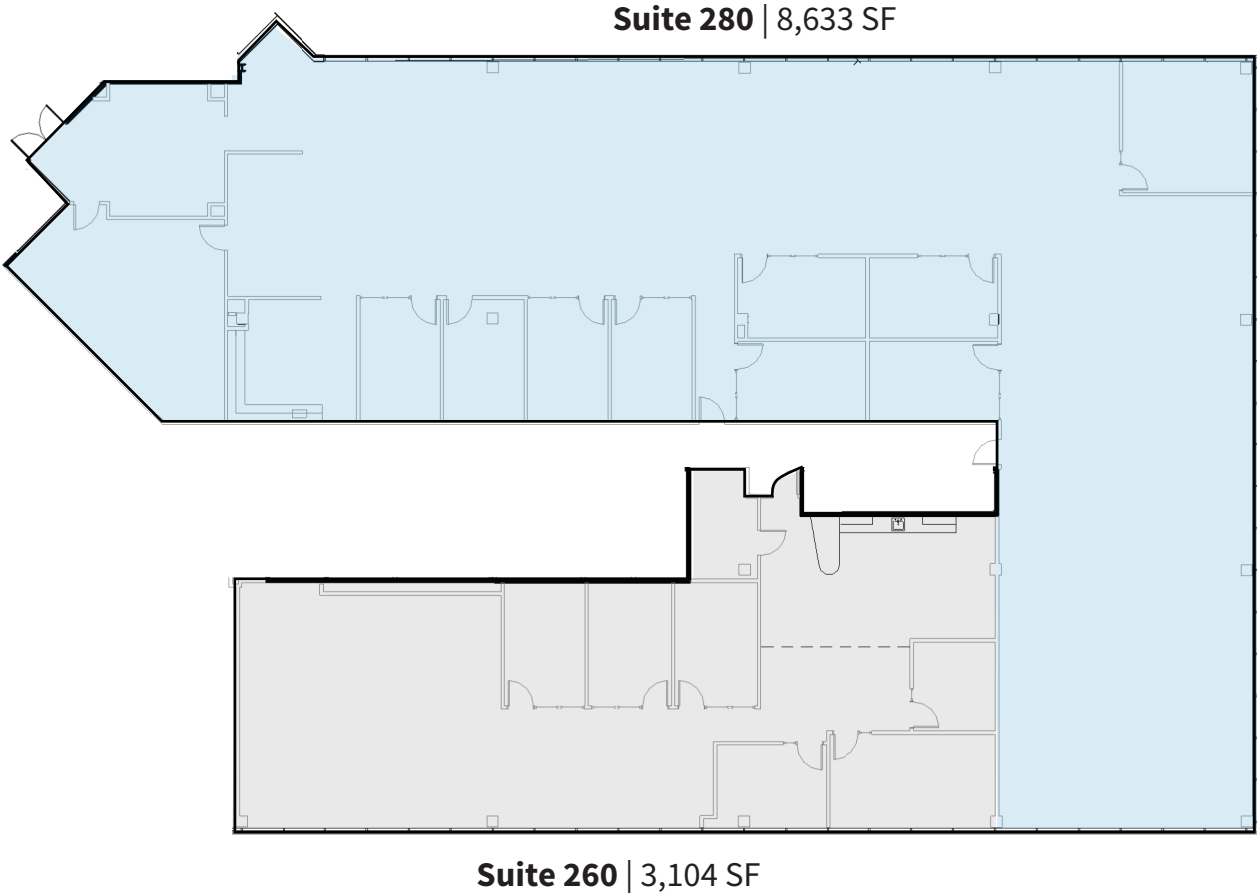

4601 CREEKSTONE

4601 Creekstone Drive | Durham

Suites 260 & 280 | 11,737 RSF

Suite 280 | 8,633 SF

Suite 260 | 3,104 SF

Disclaimer: The above floor plan is not to scale. The available space shown is believed to be correct but is subject to change.