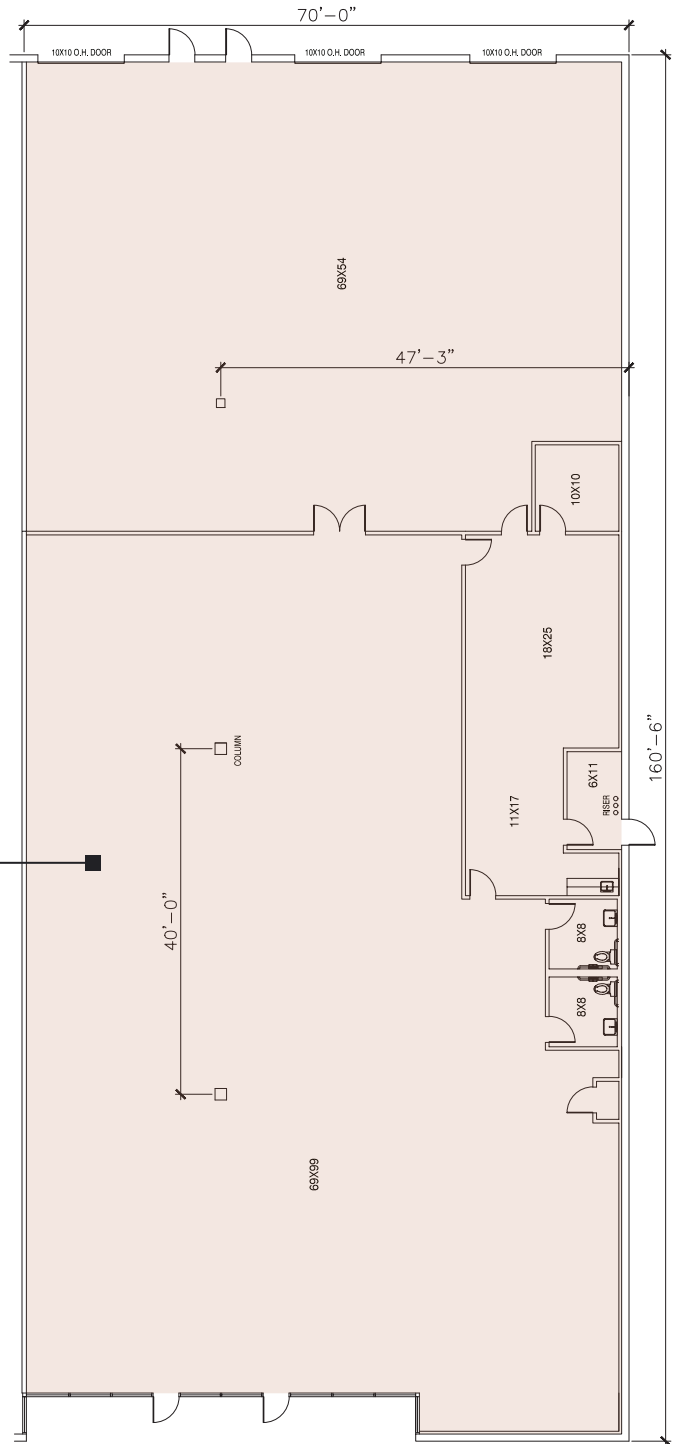

1100 VALWOOD PKWY

DALLAS / FORT WORTH
NORTH STEMMONS / VALWOOD

1100 Valwood Pkwy
Carrollton, TX 75006

SUITE 100

FOR LEASE

Total Suite Size
11,120 SF

Fire Protection
Fully Sprinklered

Total Office/Showroom Size
7,494 SF

Loading
Three (3) Dock-
High Doors

Clear Height
18'

Additional Information

Direct access to I-35 and I-635

Mac Hall
mac.hall@streamrealty.com
(214) 560-2371

Jess Jacoby
jess.jacoby@streamrealty.com
(214) 267-0487

Building entrance is facing south