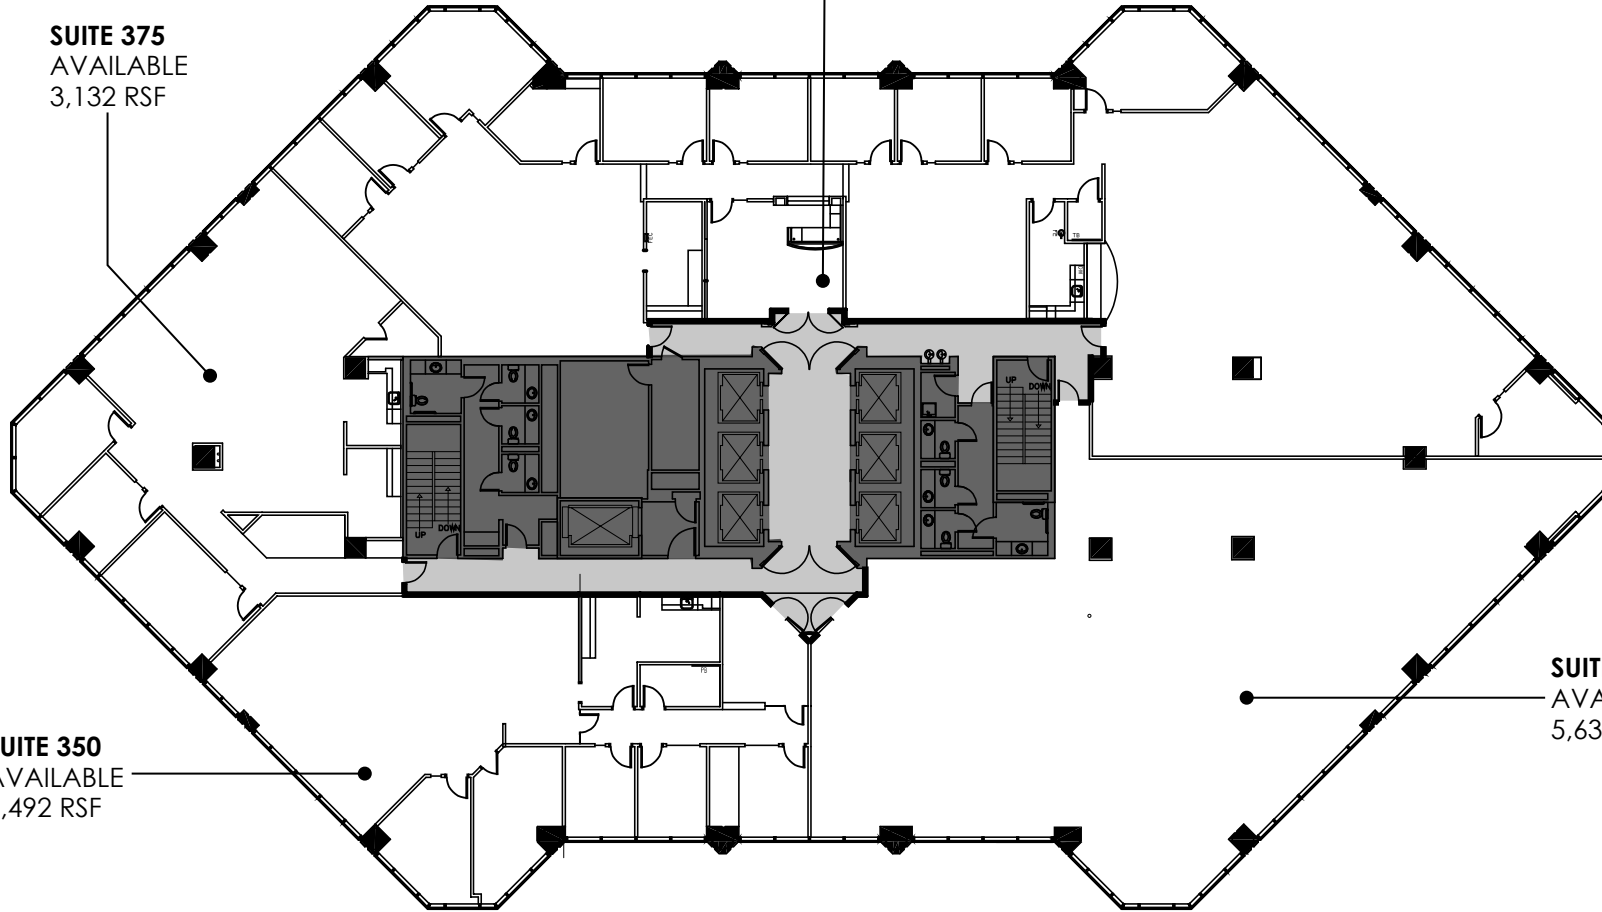

15

3RD FLOOR

20,789 RSF

SUITE 300
AVAILABLE
8,526 RSF

SUITE 375
AVAILABLE
3,132 RSF

SUITE 340
AVAILABLE
5,639 RSF

SUITE 350
AVAILABLE
3,492 RSF