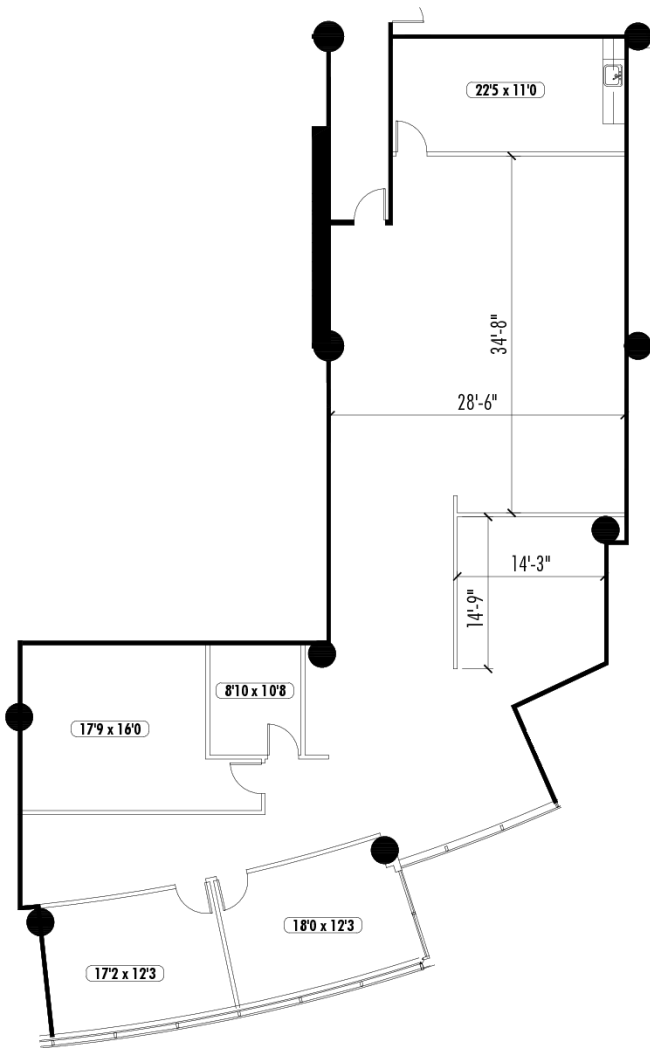

2000 Riveredge

GL 200 | 4,499 RSF

Key Plan

Alex Port 404.924.2816 aport@lpc.com	Gil Russell 404.519.0671 grussell@lpc.com	Michael Howell 404.926.1640 mhowell@lpc.com
---	--	--

Lincoln