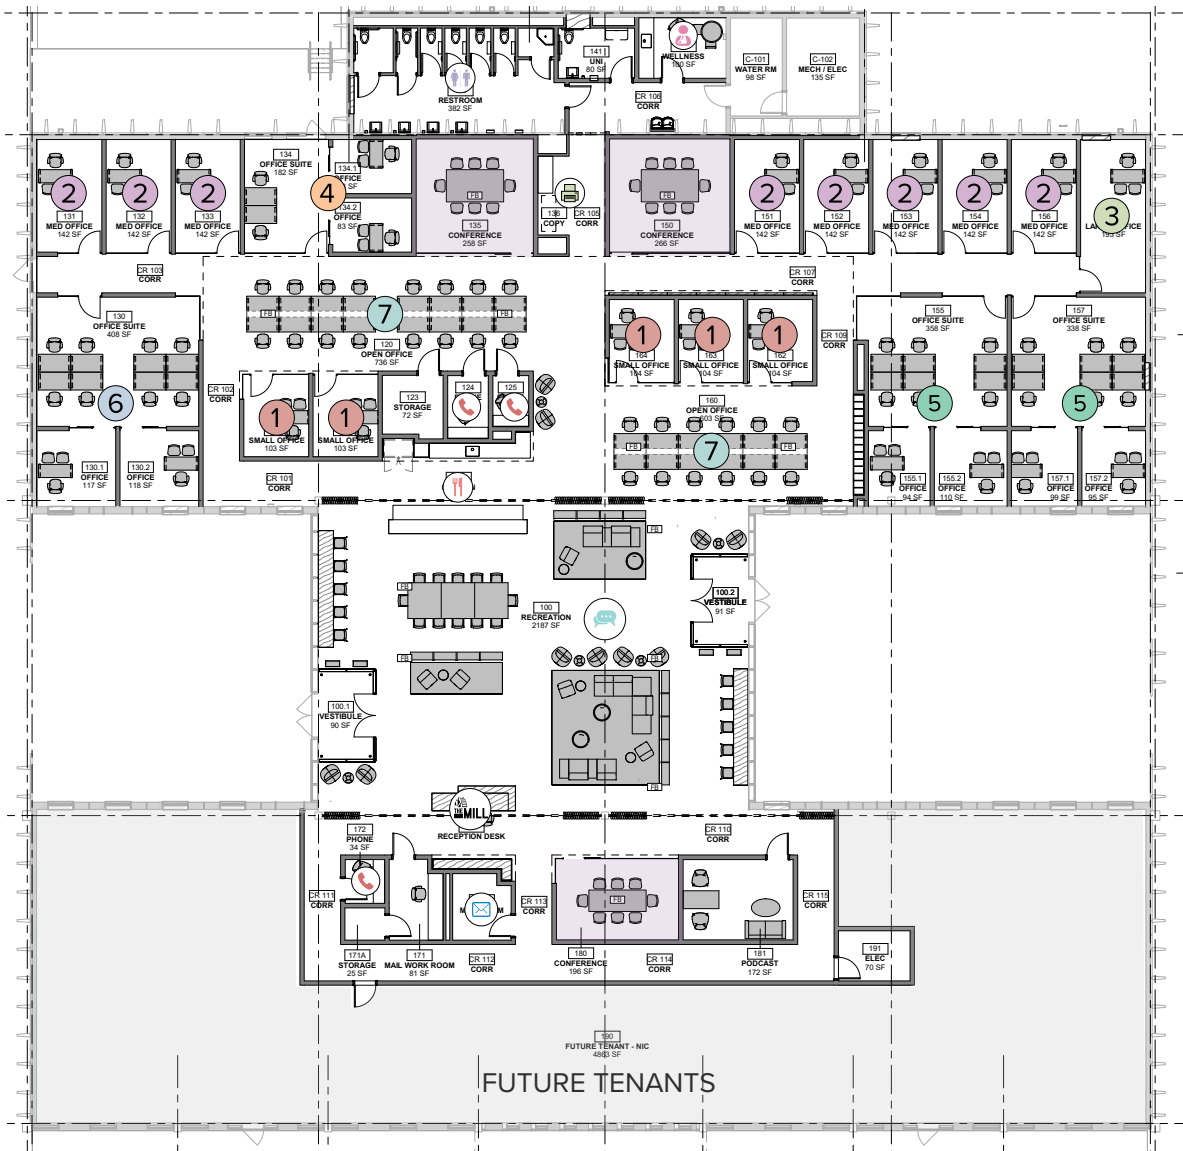

SEAFORD
800 Atlanta Road
Seaford, DE 19973
themillspace.com/seaford

SCAN QR CODE
REGISTRATION PORTAL

CAPITAL

Offices

- 1 Small Office
- 2 Medium Office
- 3 Large Office
- 4 Small Suite
- 5 Medium Suite
- 6 Large Suite
- 7 Desks

Perks

- Community Spaces
- Phone Booths
- Maternity Room
- Conference Room
- Restrooms
- Print Center
- Front Desk
- Mail
- Pantry

MEMBERSHIP	MONTHLY PRICING*
Desk	\$300
Small Office	\$970
Medium Office	\$1,180
Large Office	\$1,450
Small Suite	\$2,900
Medium Suite	\$4,430
Large Suite	\$4,820