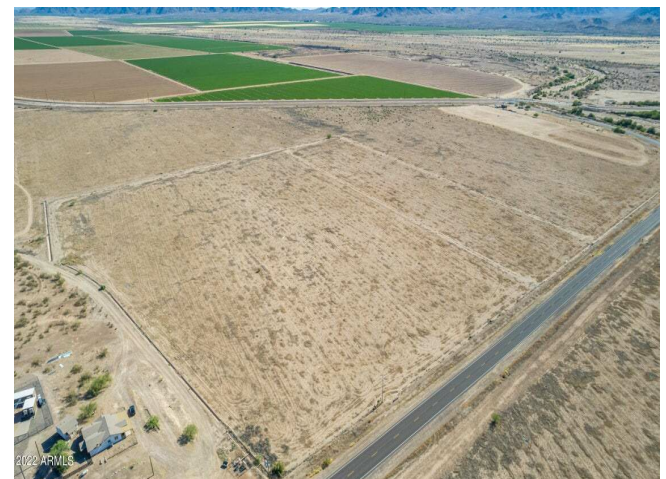

Farm Land

29489 W Patterson Rd, Buckeye, AZ 85326

Gina Faith

Gina Faith Realty
2950 N Litchfield Rd, Goodyear, AZ 85395
ginafaithrealty@gmail.com
(623) 850-2330

Farm Land

\$1,489,000

Price:	\$1,489,000
Property Type:	Land
Property Subtype:	Agricultural
Proposed Use:	Apartment Units - DORMS
Sale Type:	Investment or Owner User
Total Lot Size:	145.85 AC
No. Lots:	1
Zoning Description:	R-43