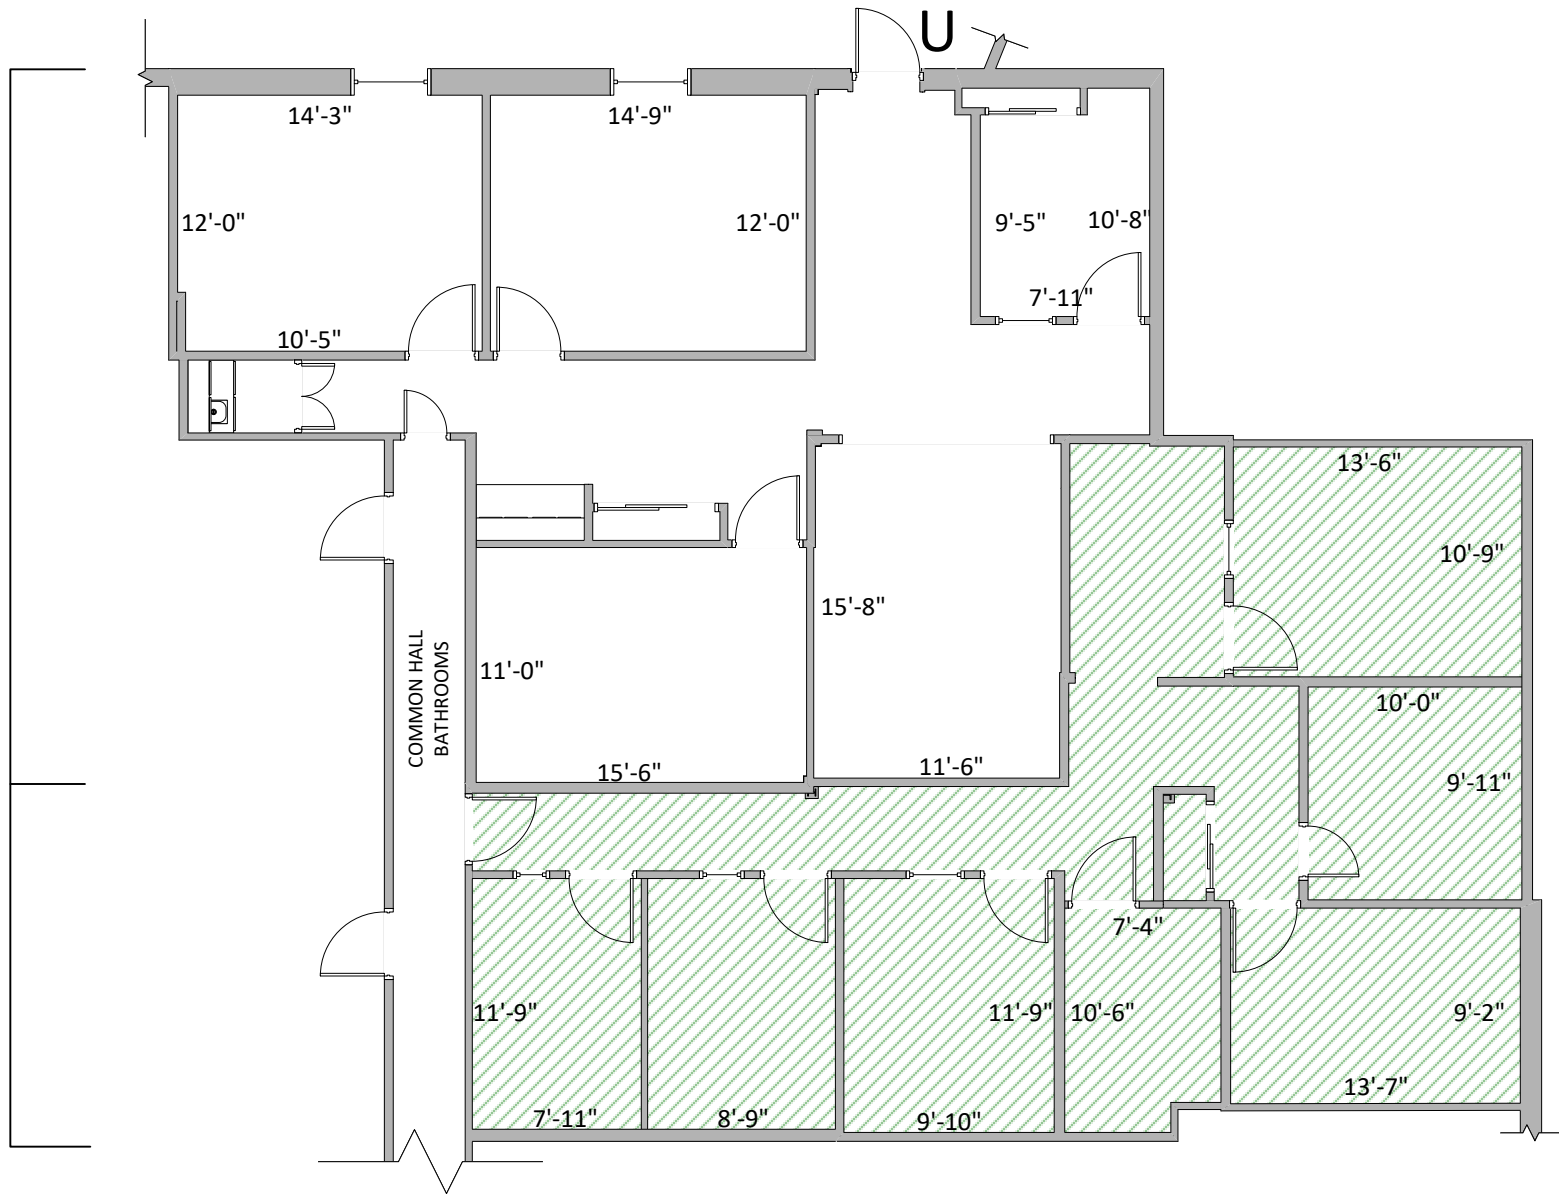

1430 SF

1312 SF

Westport Office Building
25 Sylvan Road South,
Westport, CT 06880

Part 1st floor, approx. 2742 SF

501 Kings Highway East, Fairfield, CT 06825

Phone: 203-696-1000 Fax: 203-384-8000

www.FischelProperties.com