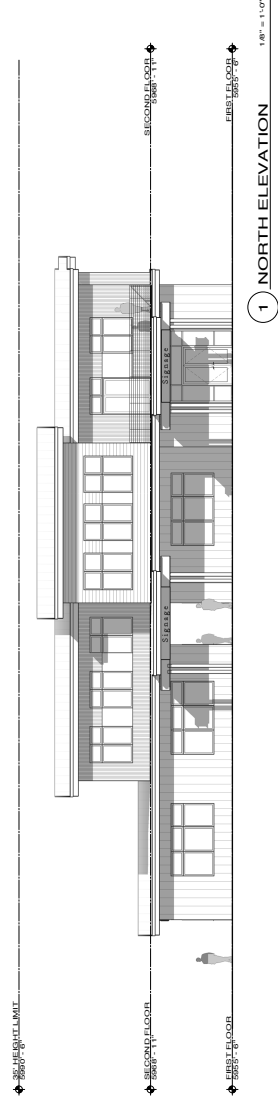

1 NORTH ELEVATION

STANDING SEAM METAL ROOFING  
- COLOR: MATTE BLACK  
METAL SIDING (HORIZONTAL 6" PANEL)  
- COLOR: MATTE BLACK

METAL SIDING (VERTICAL PANEL)  
- COLOR: SLATE GREY  
METAL SIDING (VERTICAL CORRUGATED)  
- COLOR: WEATHERED COPPER

2 WEST ELEVATION