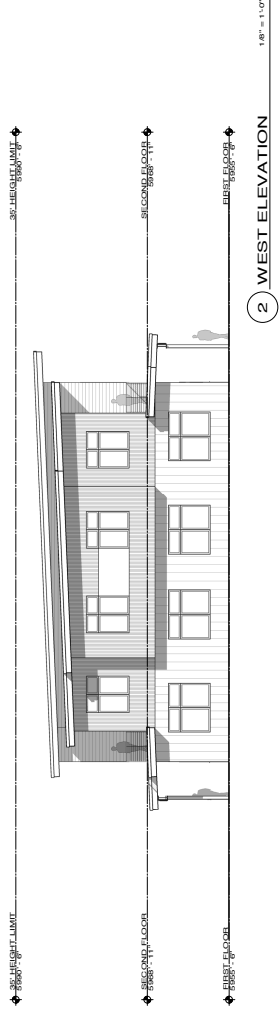

| REVISIONS | DATE | BY |
|-----------|------|----|
|           |      |    |
|           |      |    |
|           |      |    |
|           |      |    |
|           |      |    |
|           |      |    |
|           |      |    |
|           |      |    |
|           |      |    |
|           |      |    |

1 NORTH ELEVATION

STANDING SEAM METAL ROOFING  
- COLOR: MATTE BLACK  
METAL SIDING (HORIZONTAL 6" PANEL)  
- COLOR: MATTE BLACK

METAL SIDING (VERTICAL PANEL)  
- COLOR: SLATE GREY  
METAL SIDING (VERTICAL CORRUGATED)  
- COLOR: WEATHERED COPPER

2 WEST ELEVATION