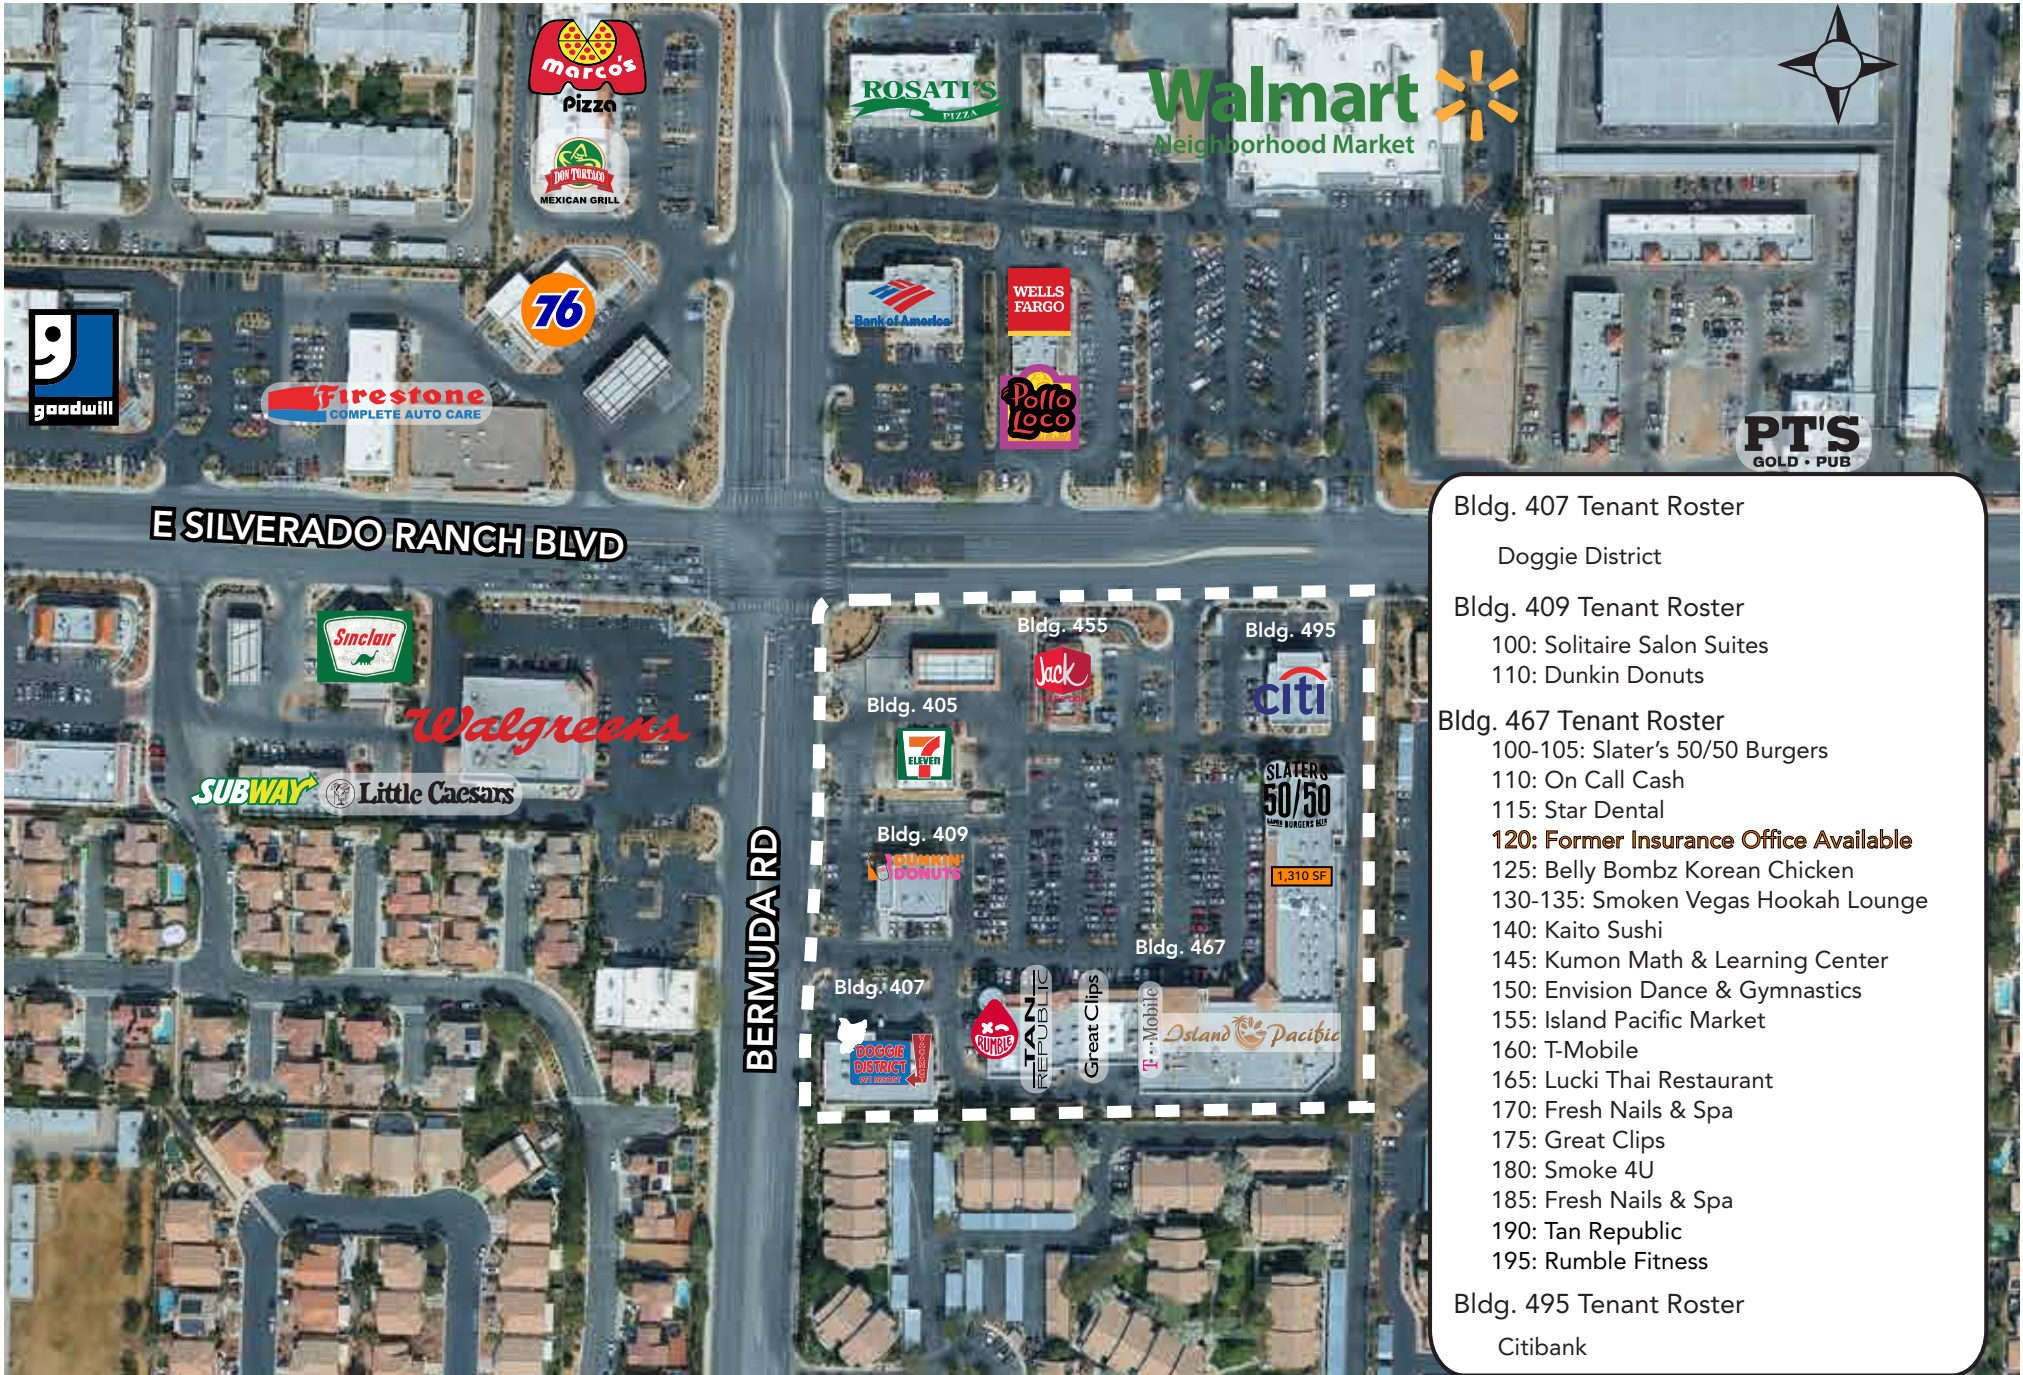

PROPERTY HIGHLIGHTS

GROCERY ANCHORED SHOPPING CENTER IN SILVERADO RANCH - GREAT TENANT MIX

- 1,310 SF available
- \$2.50/SF/mo.
- NNN: \$0.82/SF/mo.

Zoning: CG (Clark County)

Great tenancy: Citi Bank, Doggie District, Dunkin Donuts, Envision Dance & Gymnastics, Great Clips, Island Pacific Seafood Market, Jack in the Box, Rumble Boxing, Slater's 50/50 Burger Restaurant, and more

Island Pacific Seafood Market anchored shopping center

Silverado Ranch Boulevard: 28,683 VPD
Bermuda Road: 16,652 VPD

SITE PLAN

- Bldg. 407 Tenant Roster
 - Doggie District
- Bldg. 409 Tenant Roster
 - 100: Solitaire Salon Suites
 - 110: Dunkin Donuts
- Bldg. 467 Tenant Roster
 - 100-105: Slater's 50/50 Burgers
 - 110: On Call Cash
 - 115: Star Dental
 - 120: Former Insurance Office Available**
 - 125: Belly Bombz Korean Chicken
 - 130-135: Smoken Vegas Hookah Lounge
 - 140: Kaito Sushi
 - 145: Kumon Math & Learning Center
 - 150: Envision Dance & Gymnastics
 - 155: Island Pacific Market
 - 160: T-Mobile
 - 165: Lucki Thai Restaurant
 - 170: Fresh Nails & Spa
 - 175: Great Clips
 - 180: Smoke 4U
 - 185: Fresh Nails & Spa
 - 190: Tan Republic
 - 195: Rumble Fitness
- Bldg. 495 Tenant Roster
 - Citibank