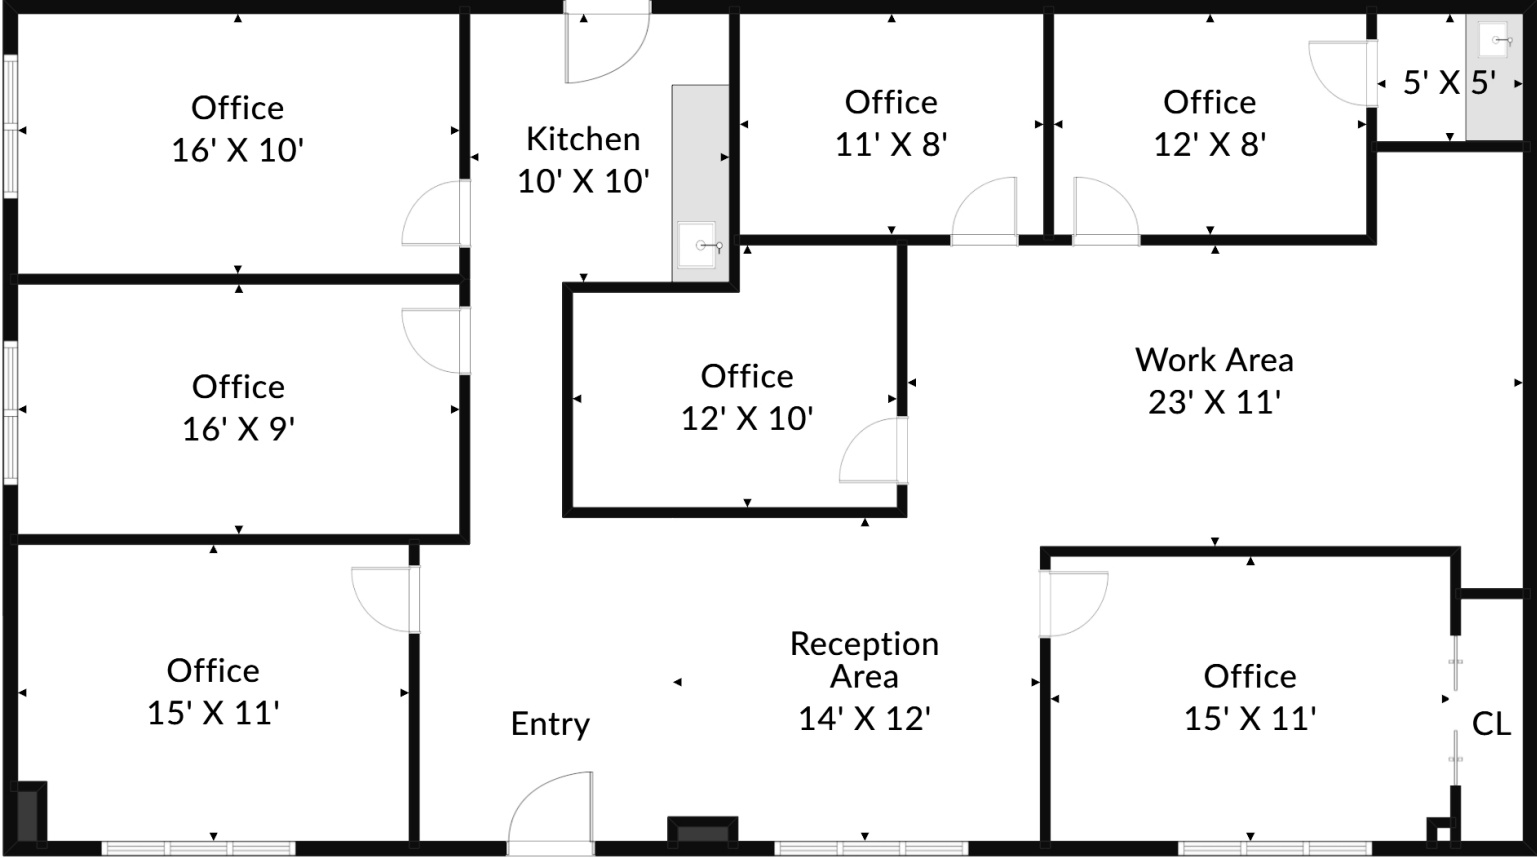

Abundant nearby restaurants, retail and entertainment

SUITE 104

±2,098 SF

AREA AMENITIES

AMENITIES

- VINEYARD
- TARGET
- WHOLE FOODS MARKET
- PNC
- J-PRIME
- ALDINO
- LA FITNESS
- hopdoddy
- CAIPOLE

Sonterra Golf Course