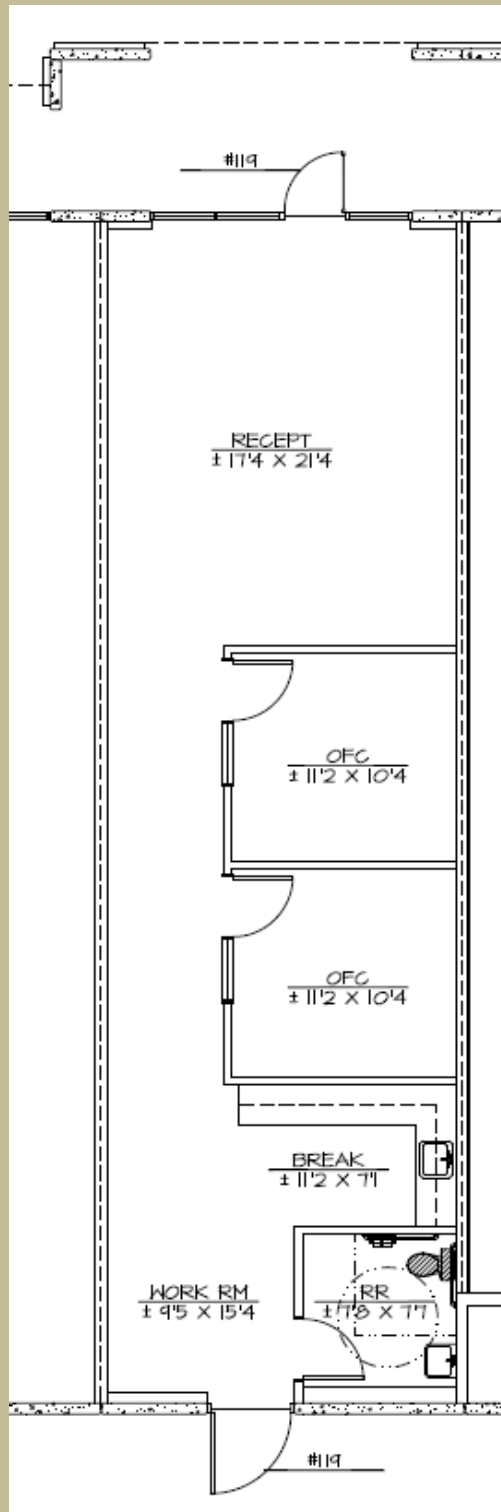

CONTACT:

KATHY HILL
kathy@screaz.com
Cell: 480.453.6308

7641 E. Gray Rd., Suite A2
Scottsdale, AZ 85260

Office: 480.998.5025
Fax: 480.951.2493