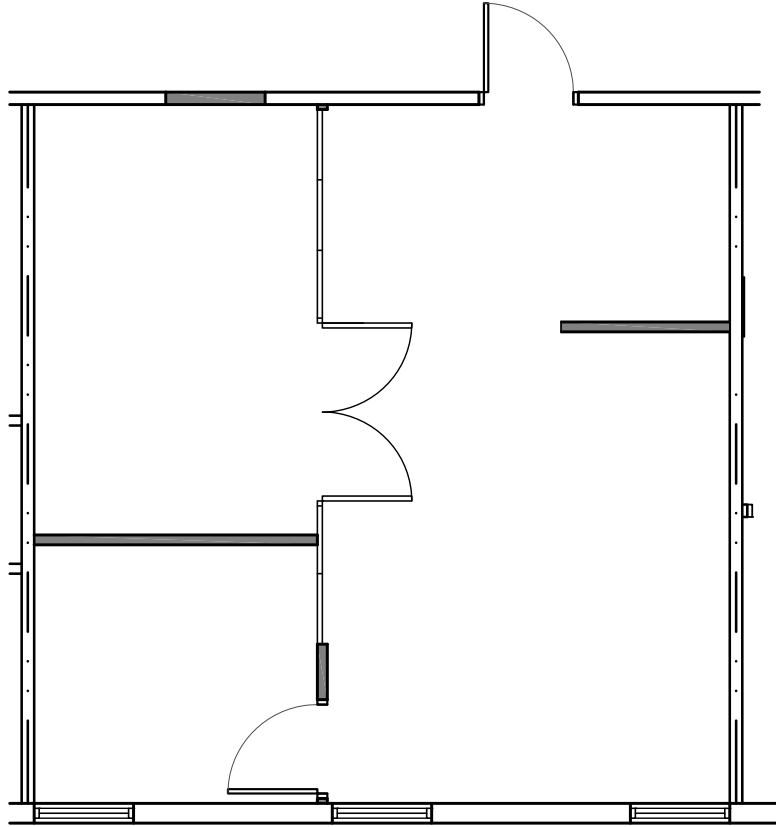

## Suite D-250

±567  
SQUARE FEET

**RACHAEL THOMPSON**  
Senior Vice President  
602.513.5122  
[rachael.thompson@kidder.com](mailto:rachael.thompson@kidder.com)

**PERRY GABUZZI, CCIM**  
Senior Vice President  
602.513.5116  
[perry.gabuzzi@kidder.com](mailto:perry.gabuzzi@kidder.com)