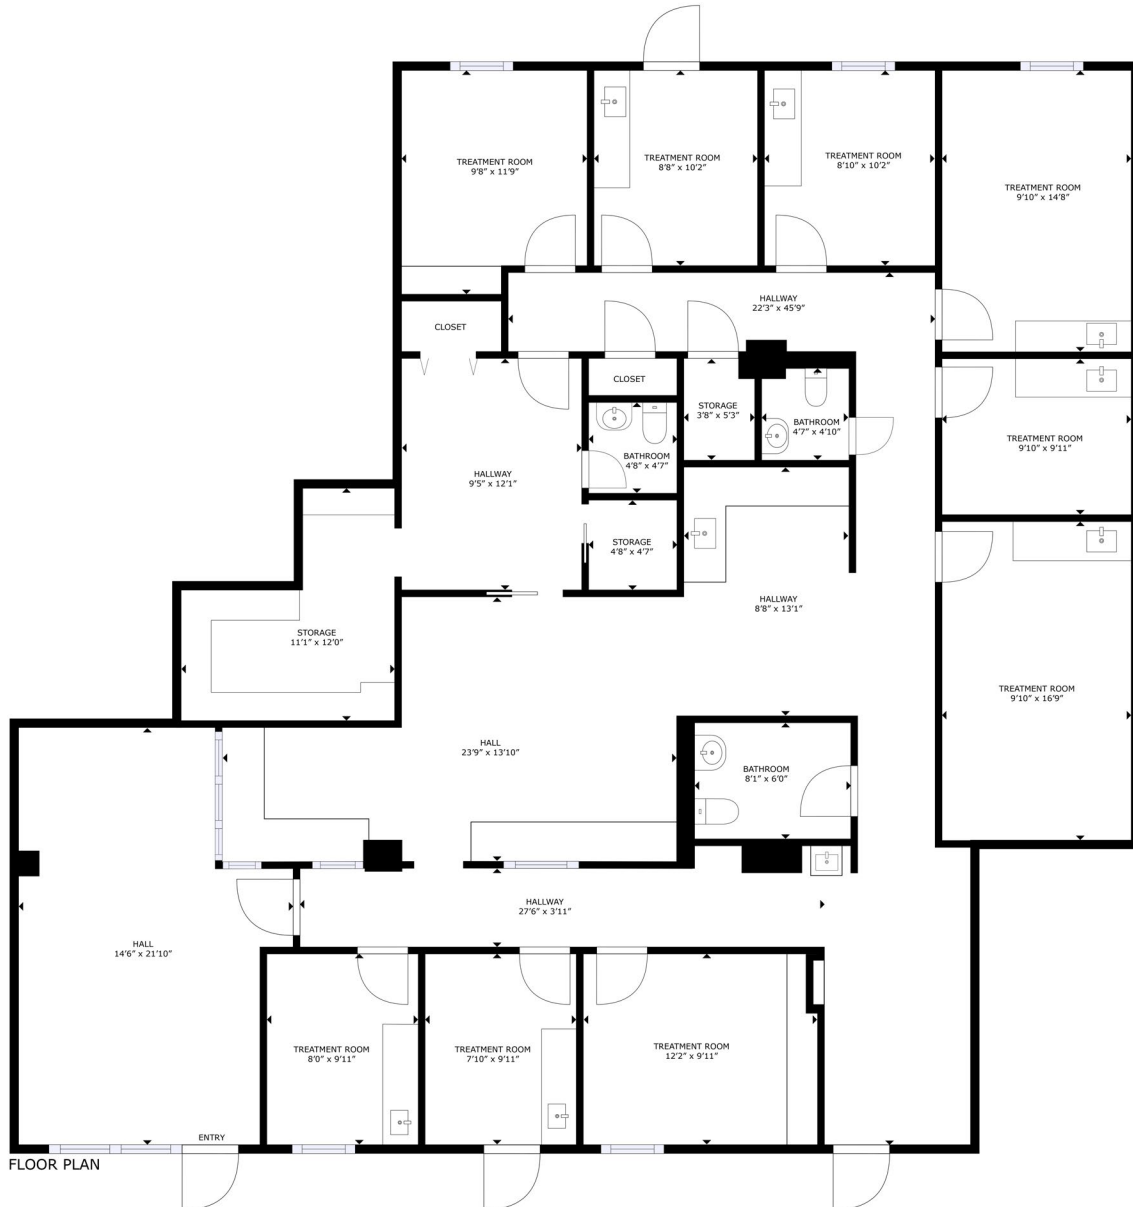

SUITE PLAN

AUGUSTA PROFESSIONAL OFFICE BUILDING I

820 St. Sebastian Way
Augusta, GA 30901

Suite 1B
2,889 USF

For Leasing Information

Carla Cabral, Regional Leasing Director
carla.cabral@Lillibridge.com • 762.246-6095