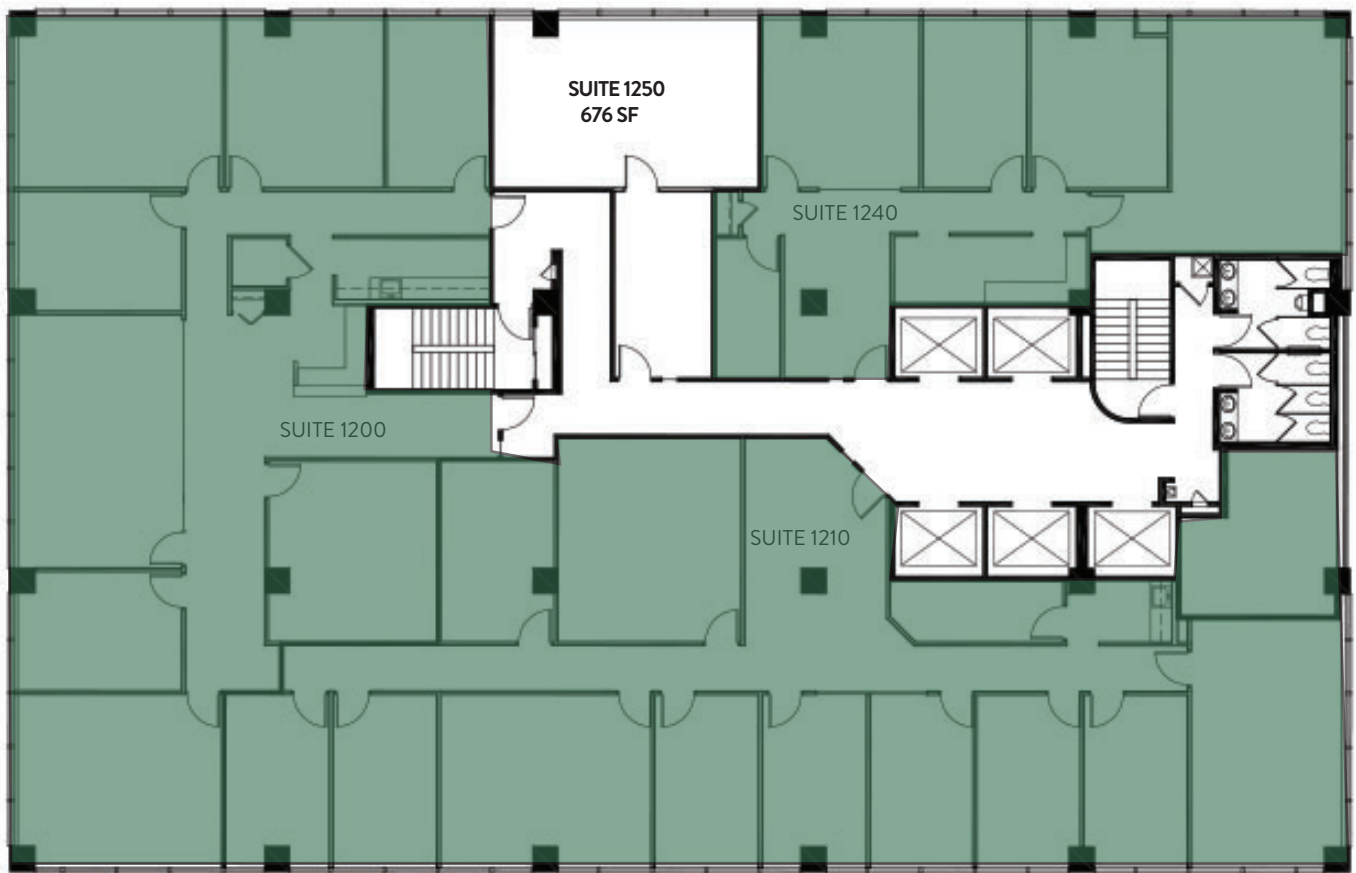

475 SEVENTEENTH STREET

FOR LEASE

SUITE 1250 | 676 SF

For Leasing Information, Contact:

Peter Thomas

303.324.0677
pthomas@lpc.com

Andrew Piepgras

303.226.8209
apiepgras@lpc.com