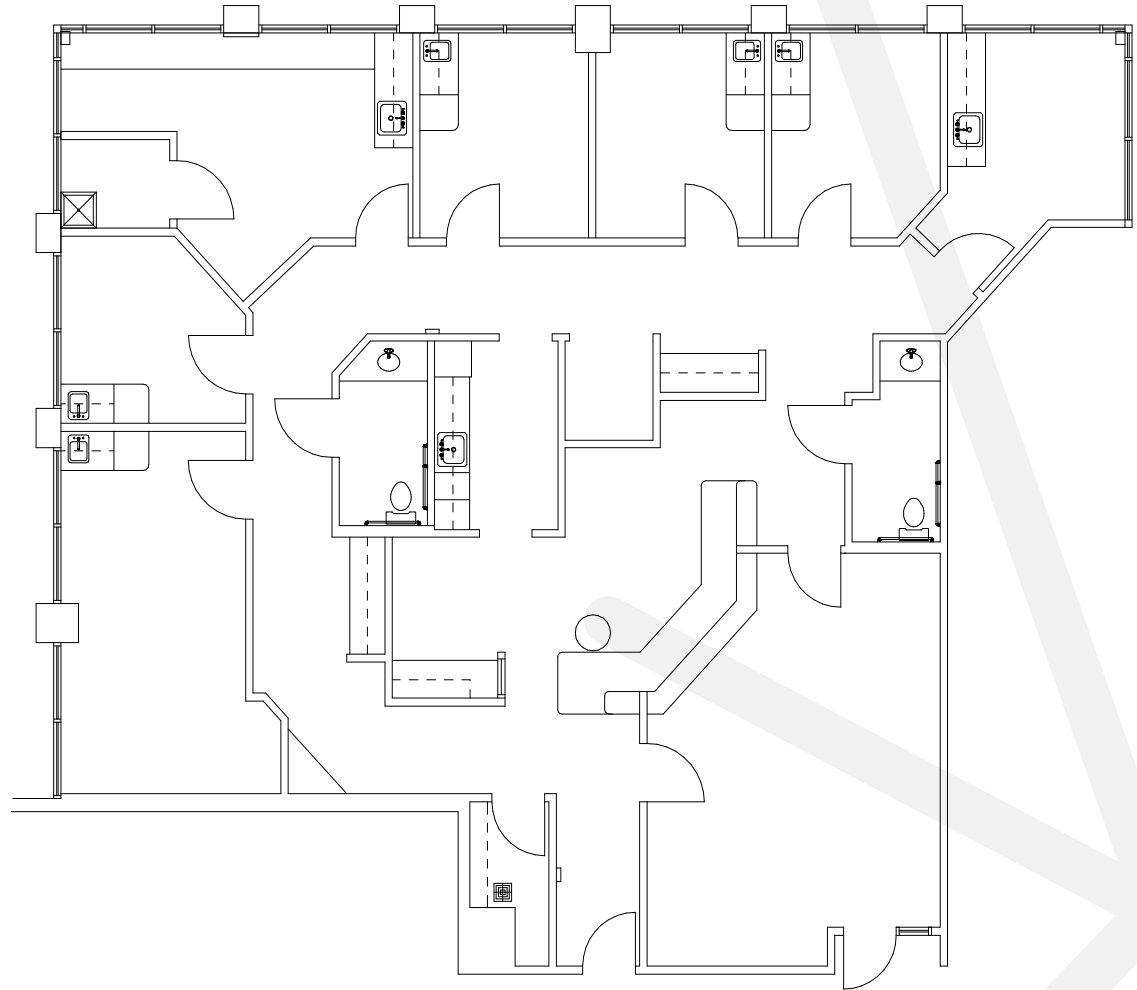

COLONNADE
PROFESSIONAL
PLAZA

Floor 02

Suite 230

AS-BUILT

2,688 SF

AVAILABLE

RACHAEL THOMPSON
Senior Vice President
602.513.5122
rachael.thompson@kidder.com

PERRY GABUZZI, CCIM
Executive Vice President
602.513.5116
perry.gabuzzi@kidder.com

View Portfolio

COLONNADE PROFESSIONAL PLAZA

Floor 02

Suite 230

AS-BUILT

2,688 SF

AVAILABLE

RACHAEL THOMPSON
Senior Vice President
602.513.5122
rachael.thompson@kidder.com