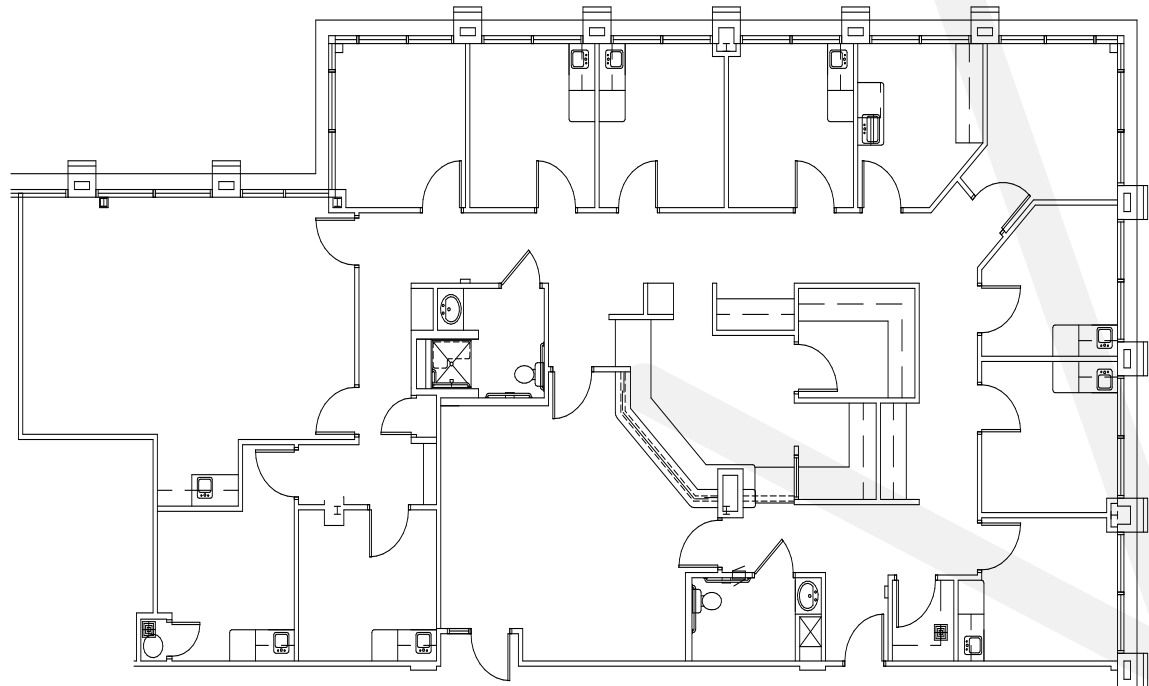

PERRY GABUZZI, CCIM
Executive Vice President
602.513.5116
perry.gabuzzi@kidder.com

View Portfolio

COLONNADE
PROFESSIONAL
PLAZA

Floor 02

Suite 250

AS-BUILT

3,446 SF

AVAILABLE