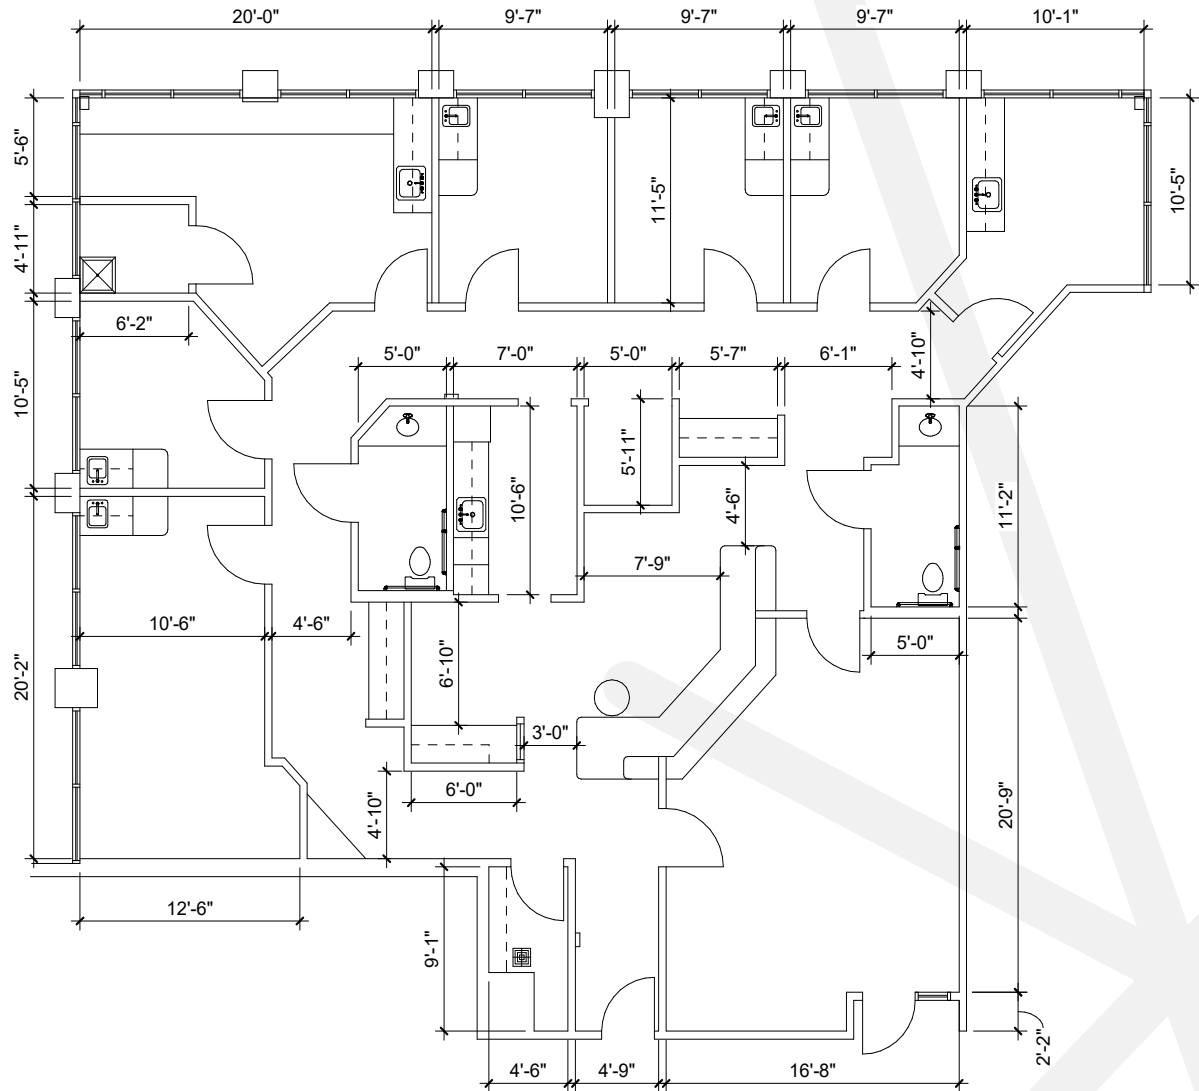

View Portfolio

COLONNADE PROFESSIONAL PLAZA

Floor 02

Suite 230

AS-BUILT

2,688 SF

AVAILABLE

RACHAEL THOMPSON
Senior Vice President
602.513.5122
rachael.thompson@kidder.com