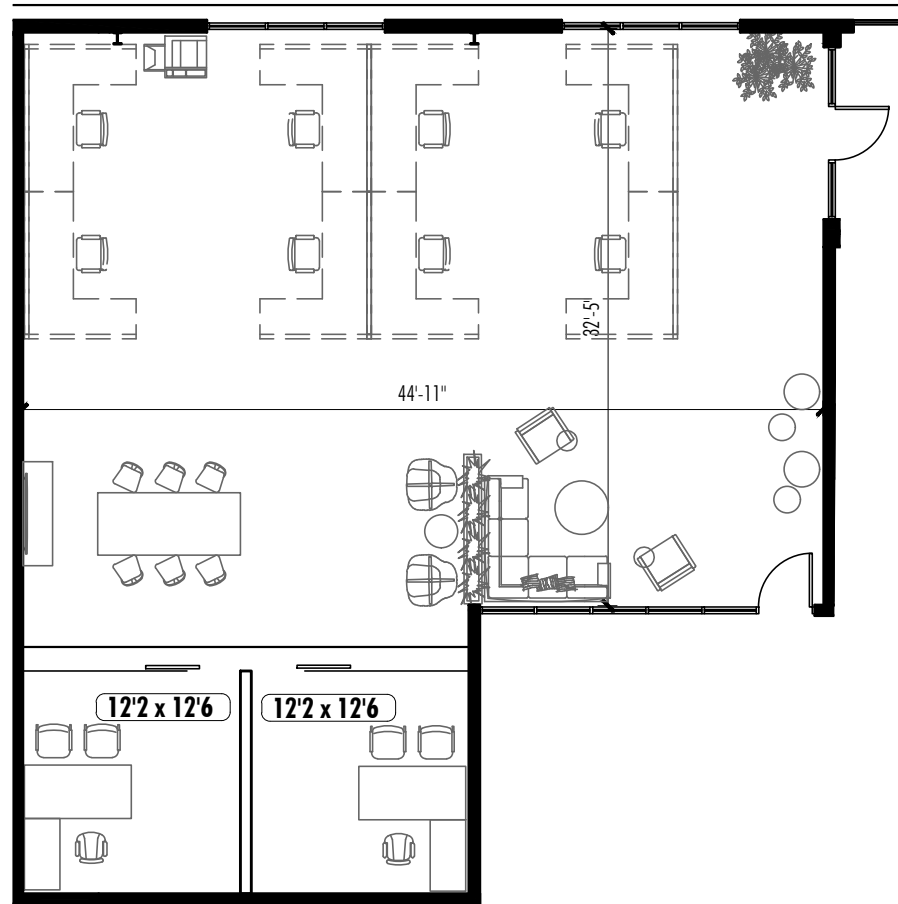

 **ARMOUR YARDS**

120 OTTLEY DRIVE • ATLANTA, GA
SUITE A • 2,498 RSF

NOT TO SCALE

05.02.22