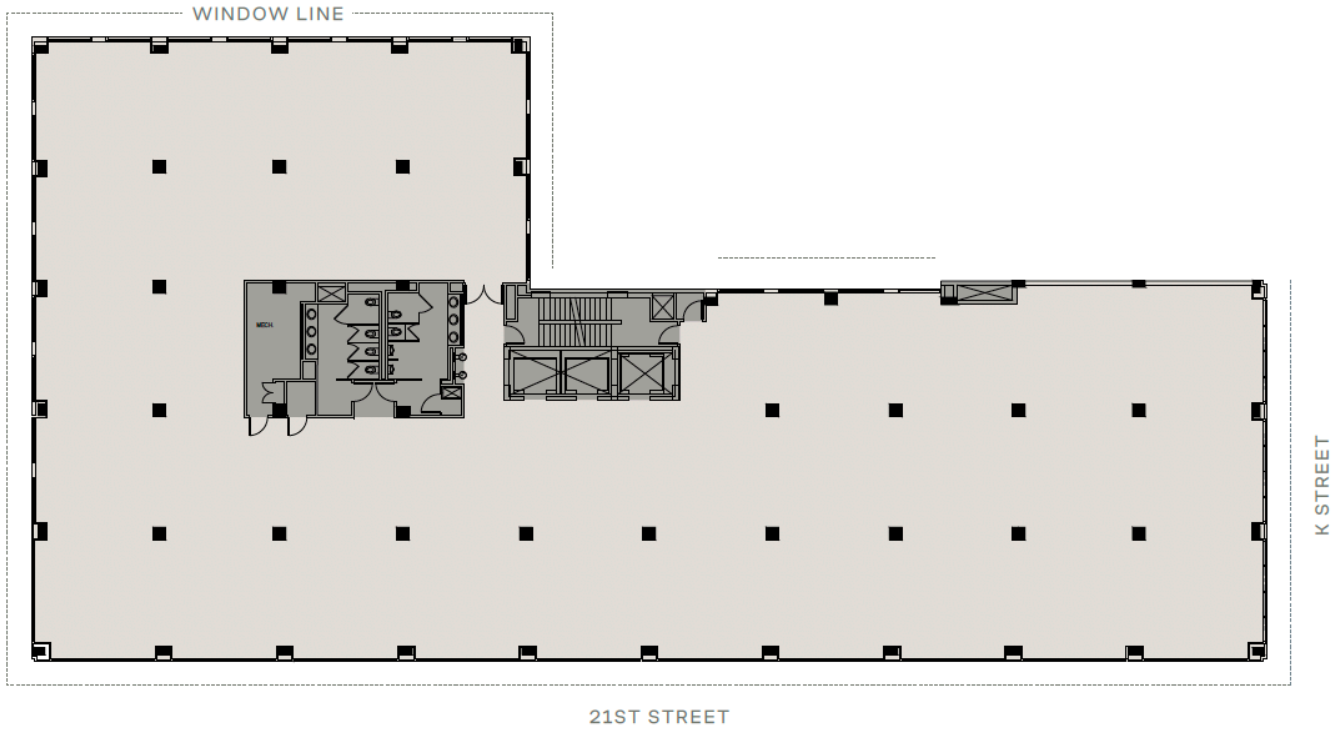

7TH FLOOR

Suite 700

16,591 RSF

FULL FLOOR OPPORTUNITY

AVAILABILITY

SPACE FEATURES

Light-filled floor plates allow for maximum efficiency

Stunning views and setbacks