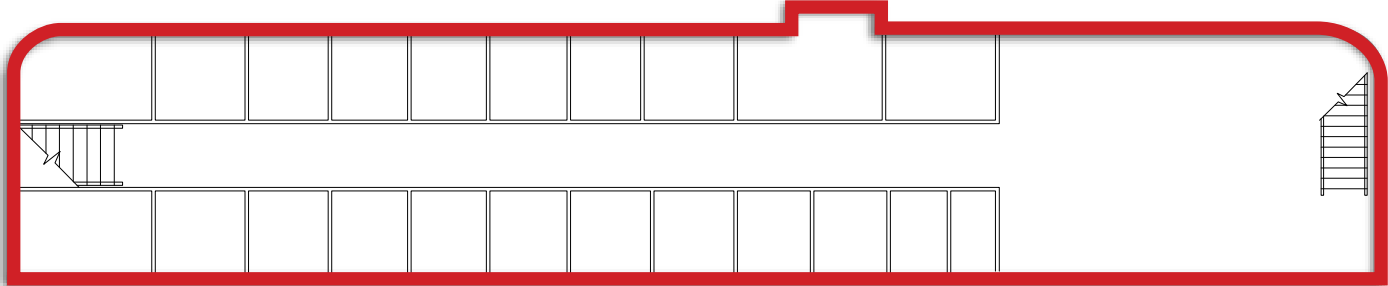

S. WHITLEY OFFICE & WAREHOUSE
111 E Broad Street, Fort Wayne, IN 46787

AVAILABLE - 85,504 SF (DIVISIBLE)

SECOND FLOOR

FIRST FLOOR