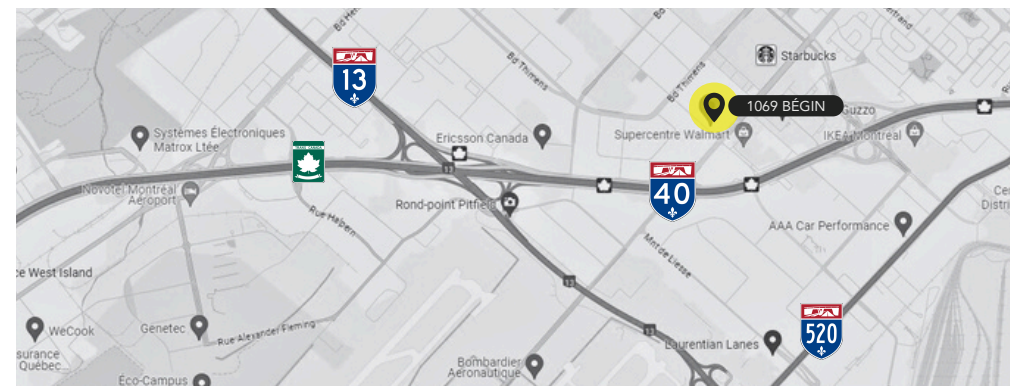

1 MINUTE
EN AUTO - BY CAR

5 MINUTES
EN AUTO - BY CAR

2 MINUTES
EN AUTO - BY CAR

9 MINUTES
EN AUTO - BY CAR

BUS LIGNES
LINES 177/225

STATION DES SOURCES
5 MINUTES
EN AUTO - BY CAR