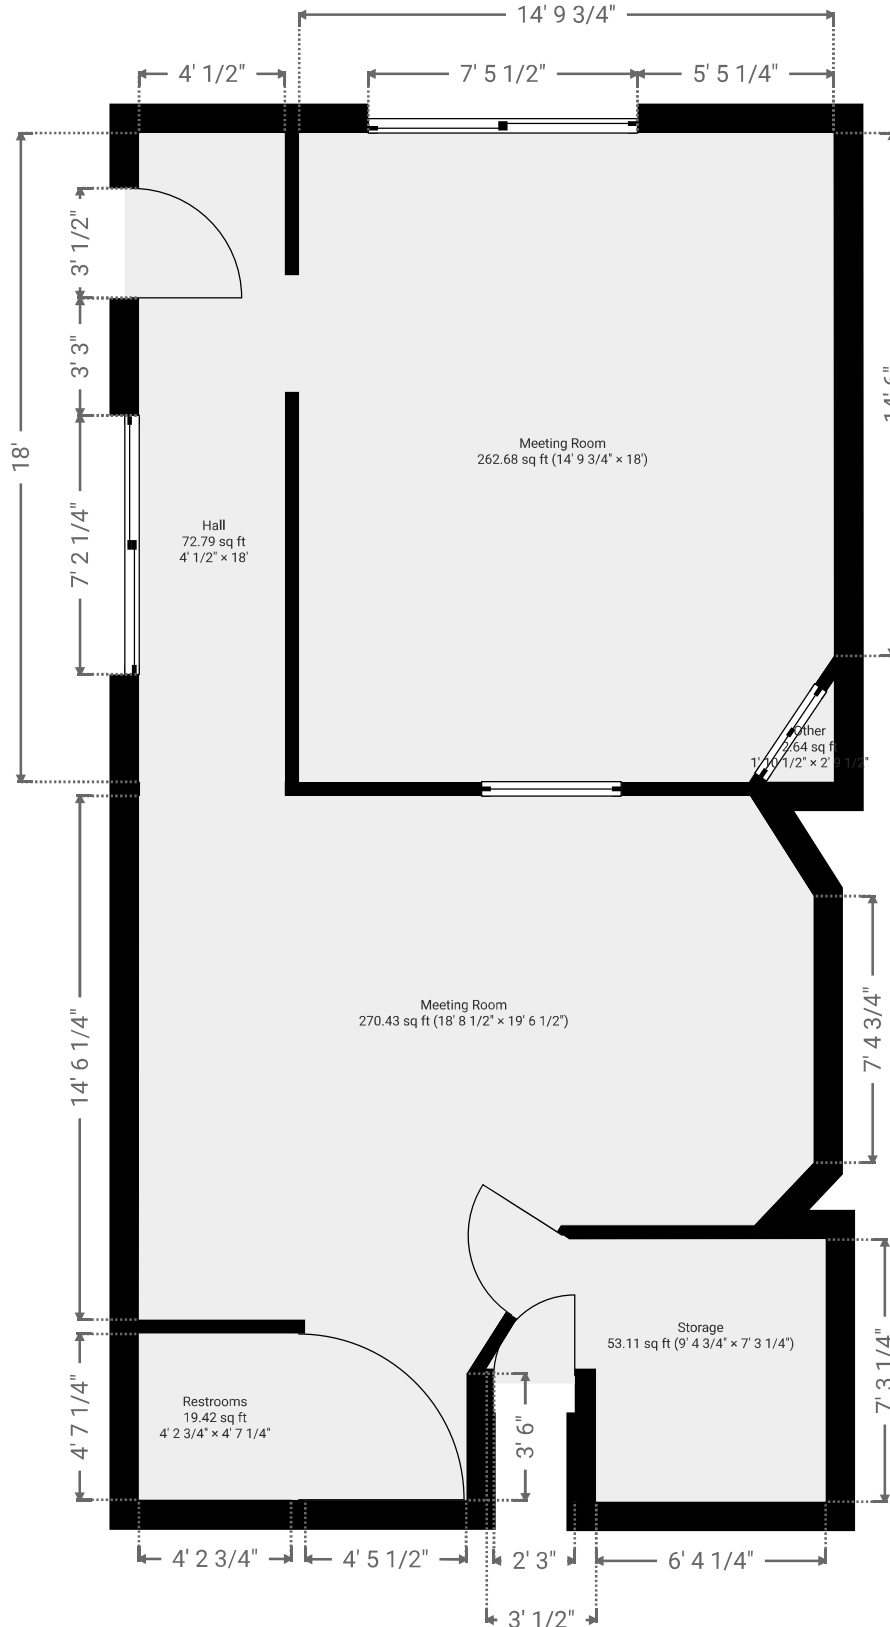

My New Project

Glenn Rock Shopping Center Scotch Road, 08628 Ewing Township, New Jersey, US
TOTAL AREA: 809.93 sq ft • LIVING AREA: 809.93 sq ft • FLOORS: 1 • ROOMS: 6

▼ 1st Floor

TOTAL AREA: 809.93 sq ft • LIVING AREA: 809.93 sq ft • ROOMS: 6

THIS FLOOR PLAN IS PROVIDED WITHOUT WARRANTY OF ANY KIND. SENSOPIA DISCLAIMS ANY WARRANTY INCLUDING, WITHOUT LIMITATION, SATISFACTORY QUALITY OR ACCURACY OF DIMENSIONS.