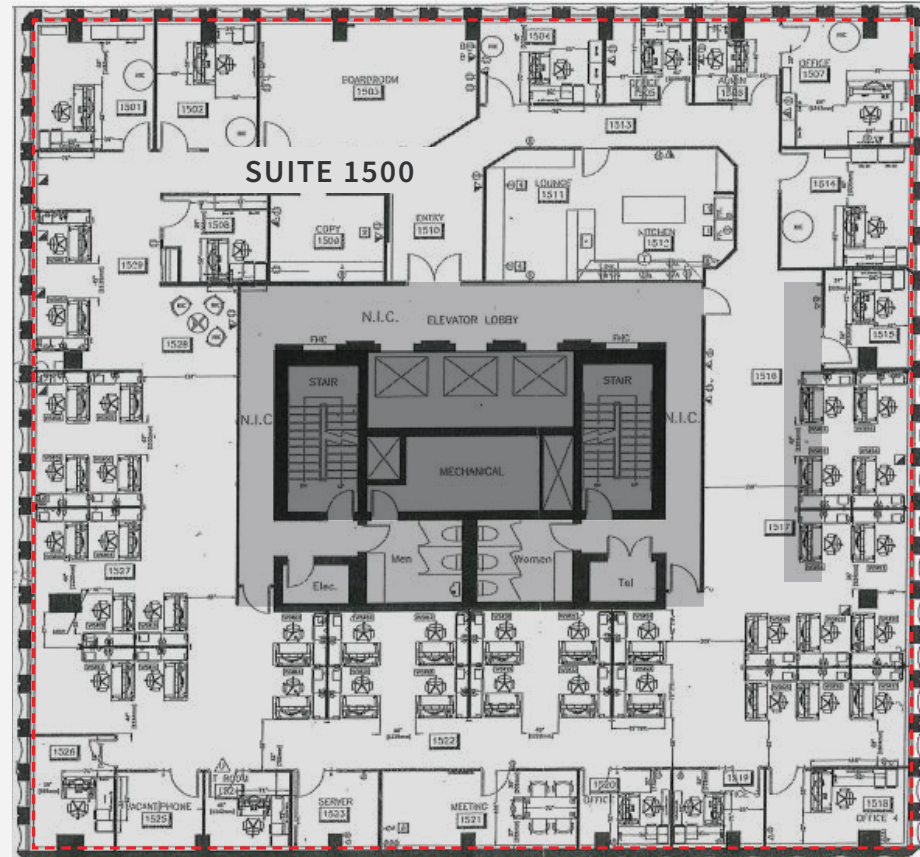

FLOORPLANS

FOR LEASE

SUITE 1500

8,690
SF

FLOOR
15

VIRTUAL
TOUR

LEASABLE AREA	8,690 SF
AVAILABILITY	Available April 1, 2026
CONTIGUITY	-
FEATURES	Full floor opportunity with furniture

 **USABLE AREA**

 **COMMON AREA**

 **VERTICAL PENETRATIONS**