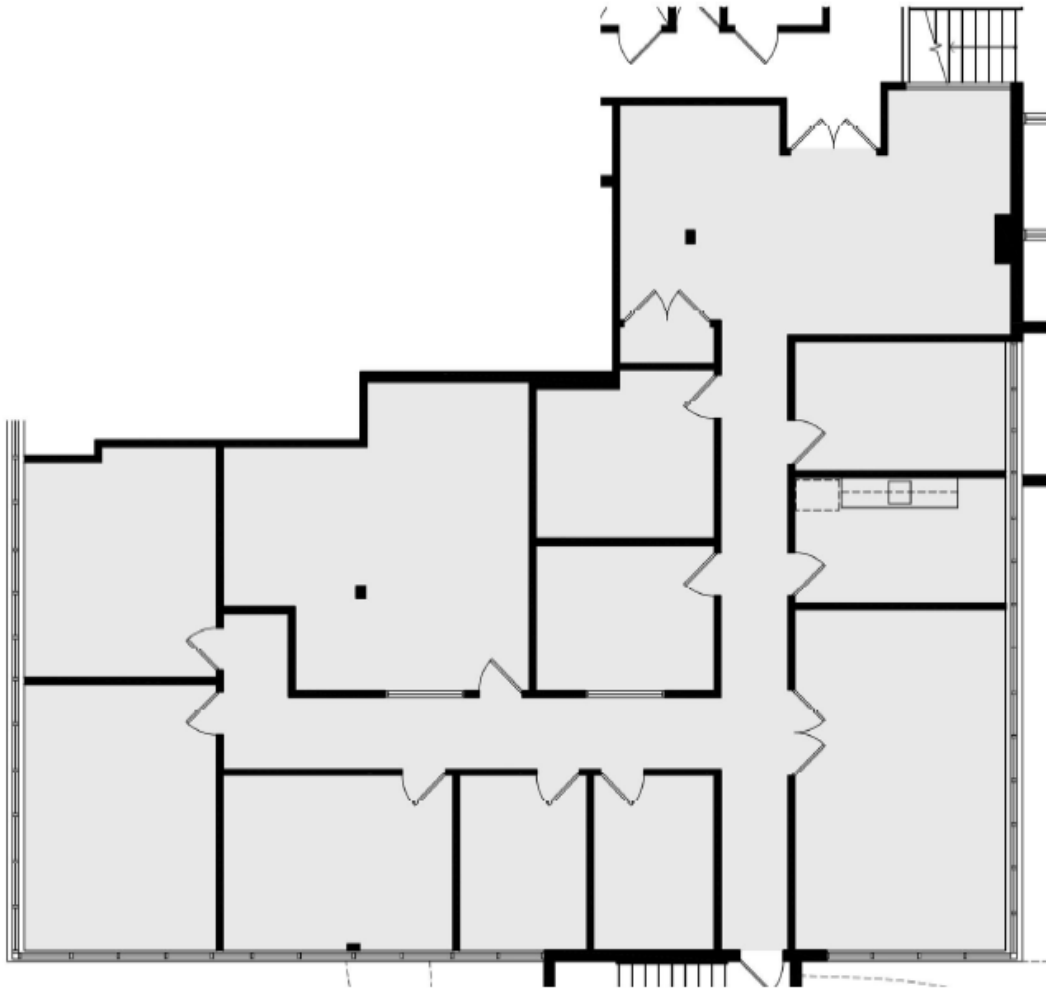

SUITE 300 | 3,693 SF

1245-1247 Milwaukee Ave \ Glenview, IL

SPACE NOTES

- Asking Rate: \$19.75 PSF MG
- 7 Private Offices
- Conference Room
- Storage Room
- Kitchen/Break Area

TOBY GARDNER
630.480.6017
TGardner@VersaRES.com