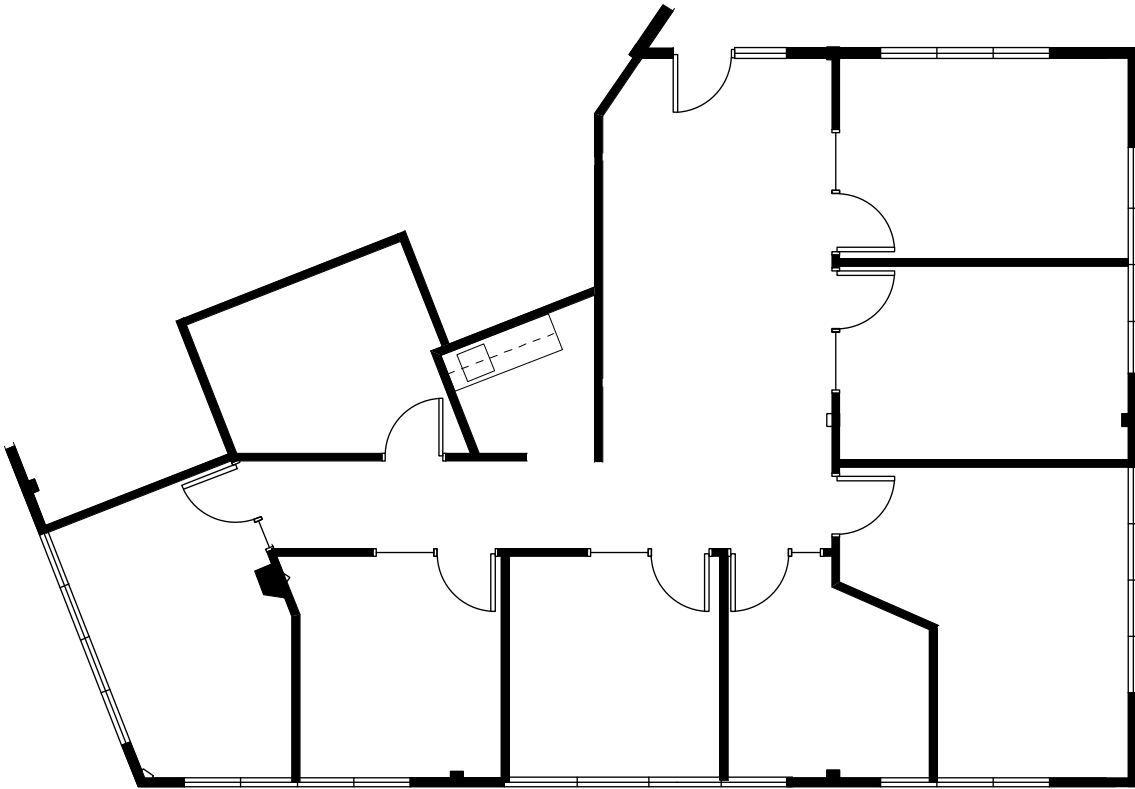

**KEY PLAN - BLDG 2 FLOOR 2**

SUITE FLOOR  
LOCATION

SUITE 295  
2,077 RSF

**ALAMO COMMONS**  
3201 Danville Boulevard  
Alamo, Ca 94507

\*\*Plan is for marketing purposes only and may not be to scale.