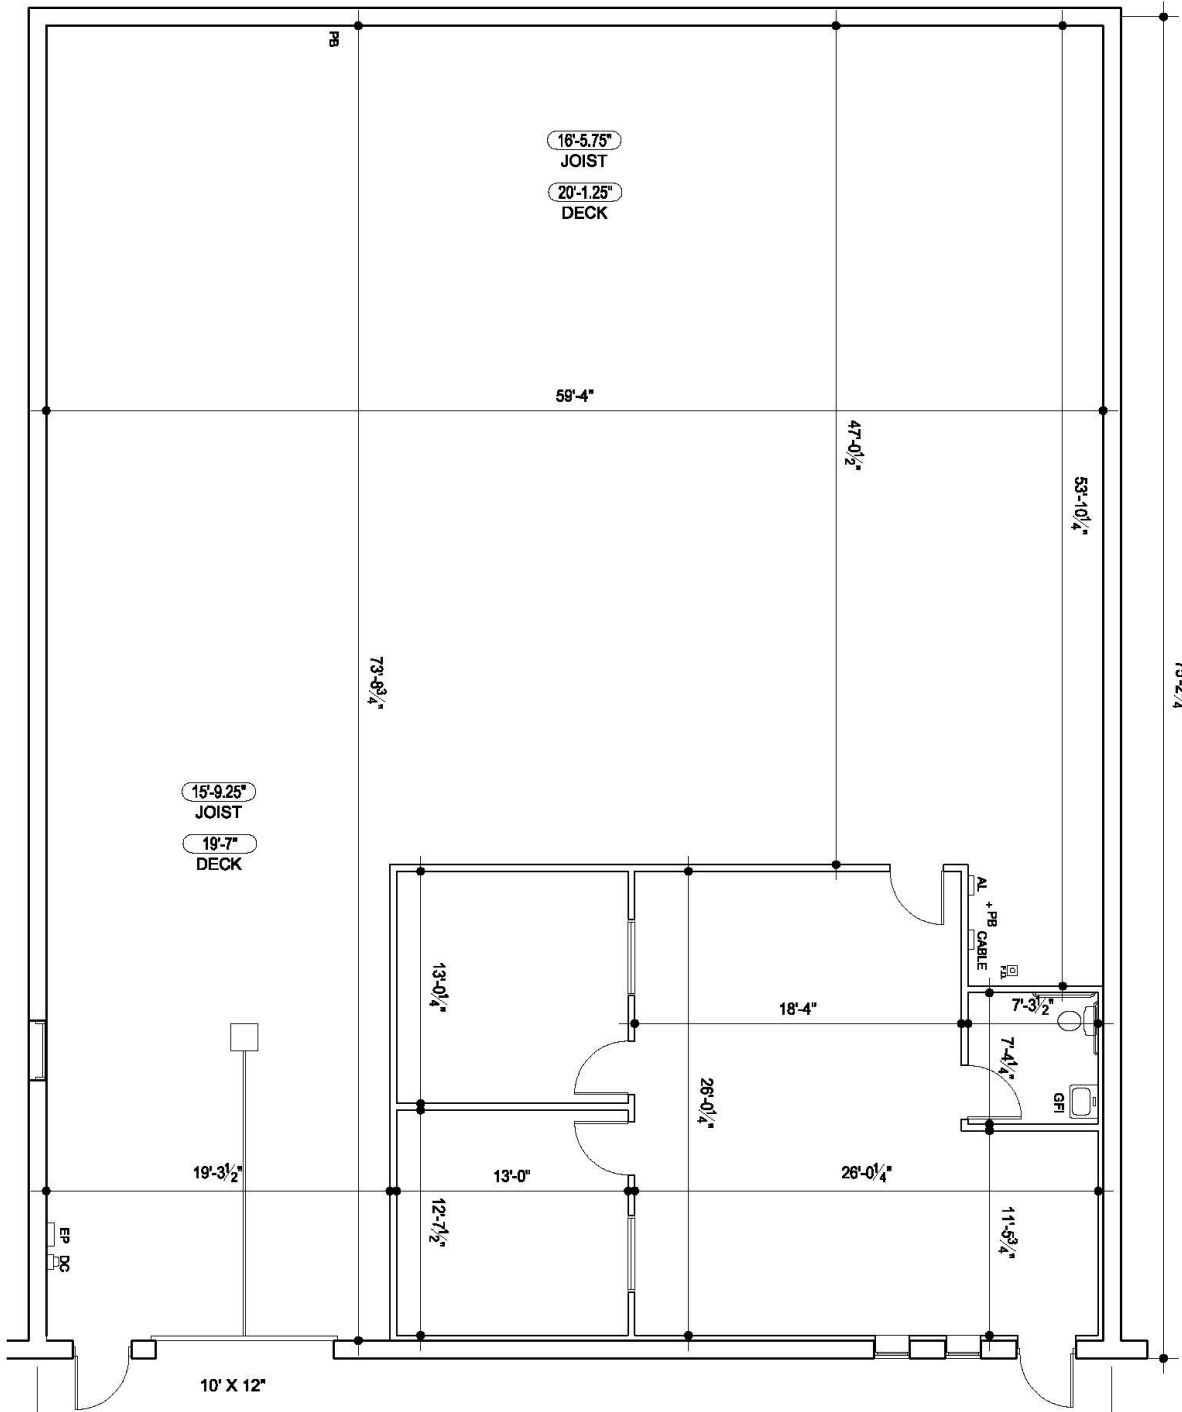

Leased & Managed By:

**FARMINGTON HILLS INDUSTRIAL CENTER**  
24750 Crestview Court, Farmington Hills, MI 48335

Location Map

**4,539 SF AVAILABLE**  
**1,053 SF Office | 3,486 SF Warehouse**

www.ari-el.com