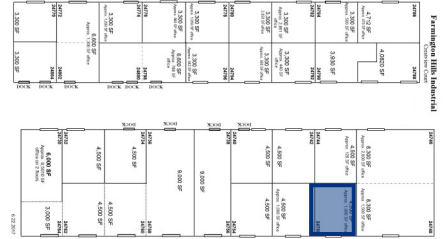

Leased & Managed By:

**FARMINGTON HILLS INDUSTRIAL CENTER**  
24750 Crestview Court, Farmington Hills, MI 48335

Location Map

**4,539 SF AVAILABLE**  
**1,053 SF Office | 3,486 SF Warehouse**

www.ari-el.com