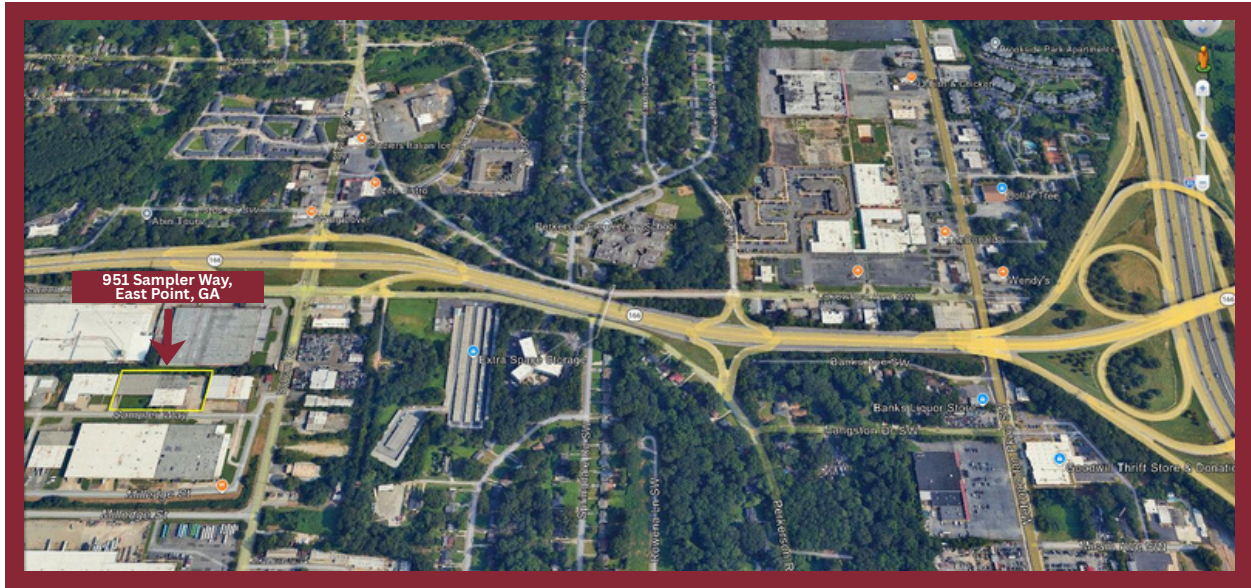

## 38,000 SF MANUFACTURING BLDG.

## 951 Sampler Way, East Point, GA

# FEATURES

- 38,000 SF Office / Warehouse / Manufacturing
- 1.75 Acres
- 9 Dock High Doors + 1 Ramped Drive-In
- 2,000 Amps Electrical Service
- Excellent Access to SR 166/I-85 S
- \$2,400,000

**Russell Berry**