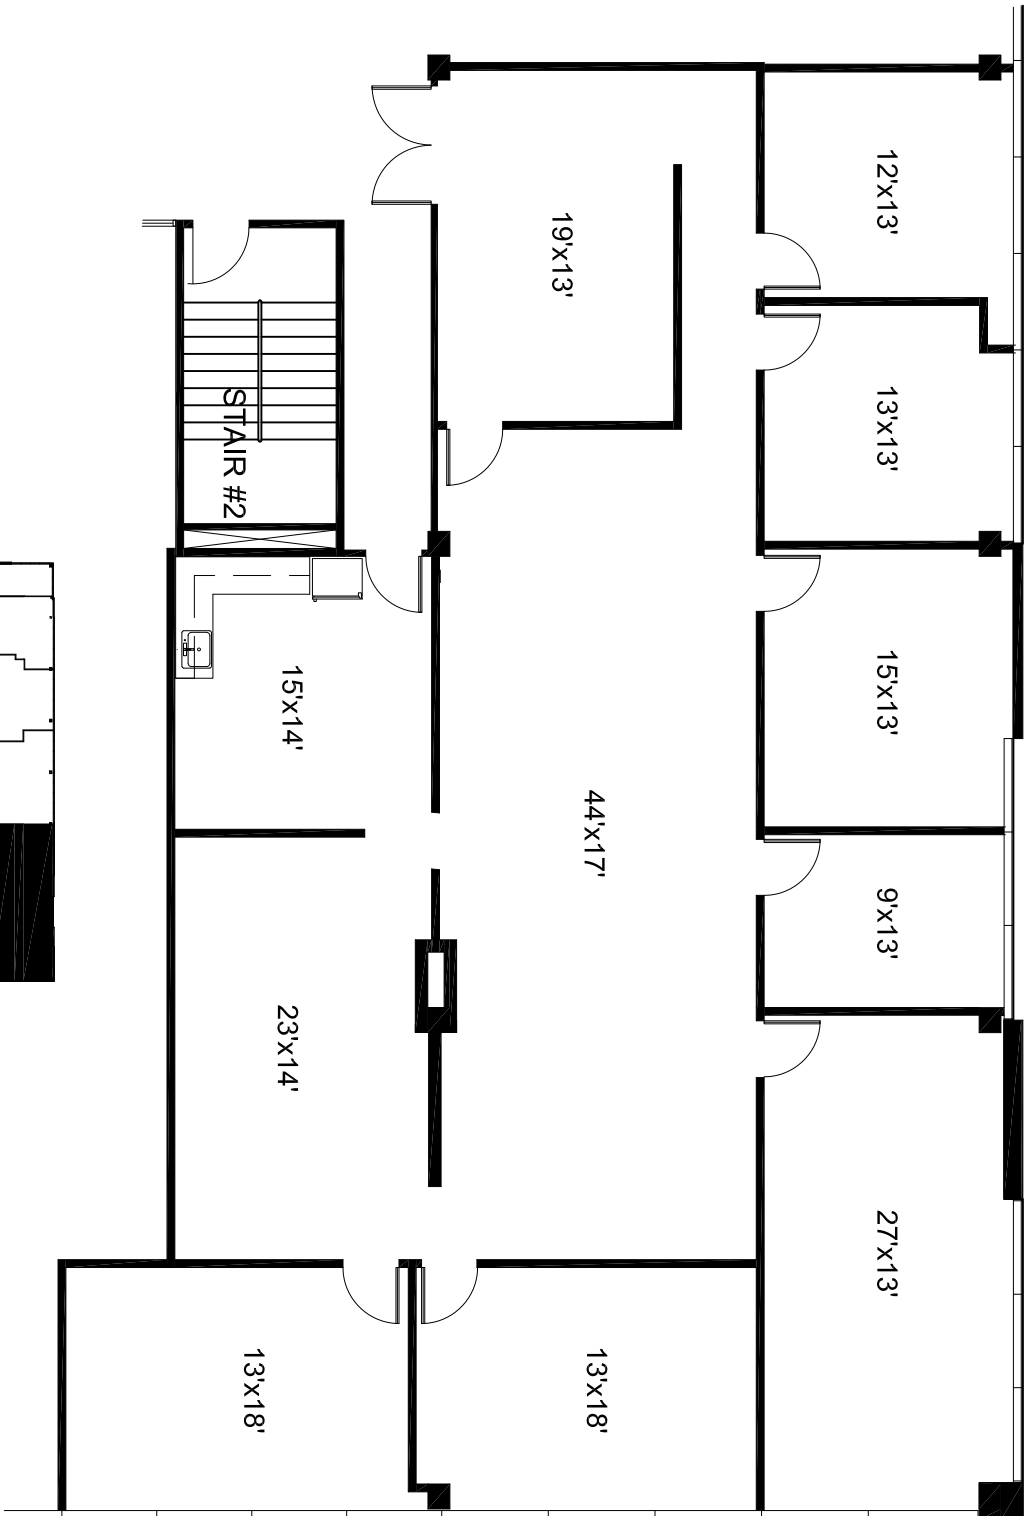

GRAYMARK OFFICE BUILDING

16801 Addison Road, Addison, Texas

SUITE 325
3,681 RSF

3RD FLOOR

Scale: 3/32"=1'-0"

All dimensions and square footages are approximate.

August 29, 2025

DFW DESIGN DEPOT