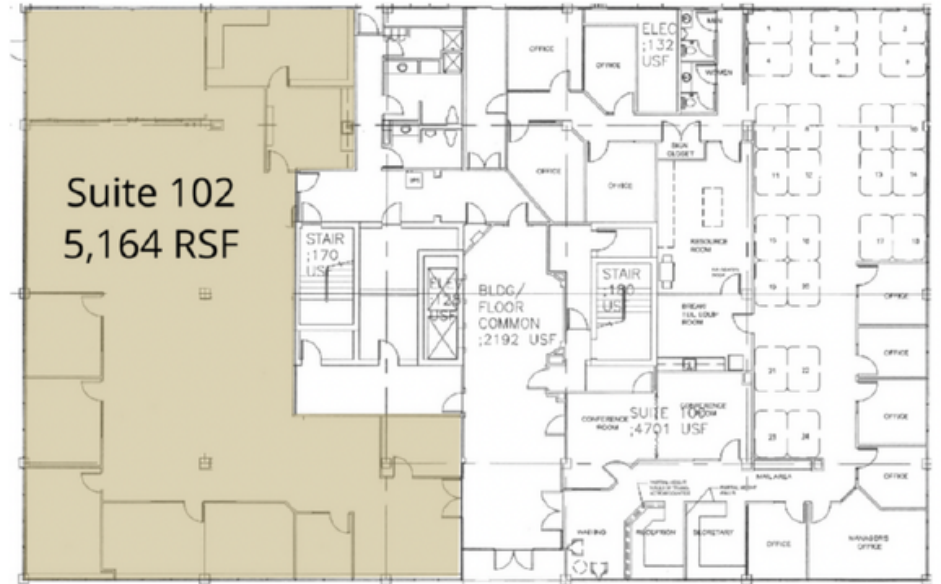

RALEIGH WEST OFFICE

6443 SW BEAVERTON
HILLSDALE HWY |
PORTLAND, OR 97221

SUITE 102: 5,164 RSF

FOR LEASING INFORMATION:
CARTER BEYL
Licensed in Oregon

503.522.2280
Carter@menasheproperties.com