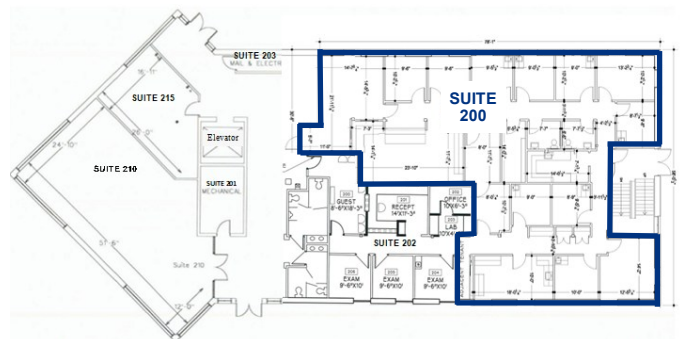

Leased & Managed By:

3,921
SF

29425 Northwestern Hwy., Southfield, MI 48034
Suite 200

Location Overview

www.ari-el.com

29355 Northwestern Hwy., Suite 301, Southfield, MI 48034

248-557-3800