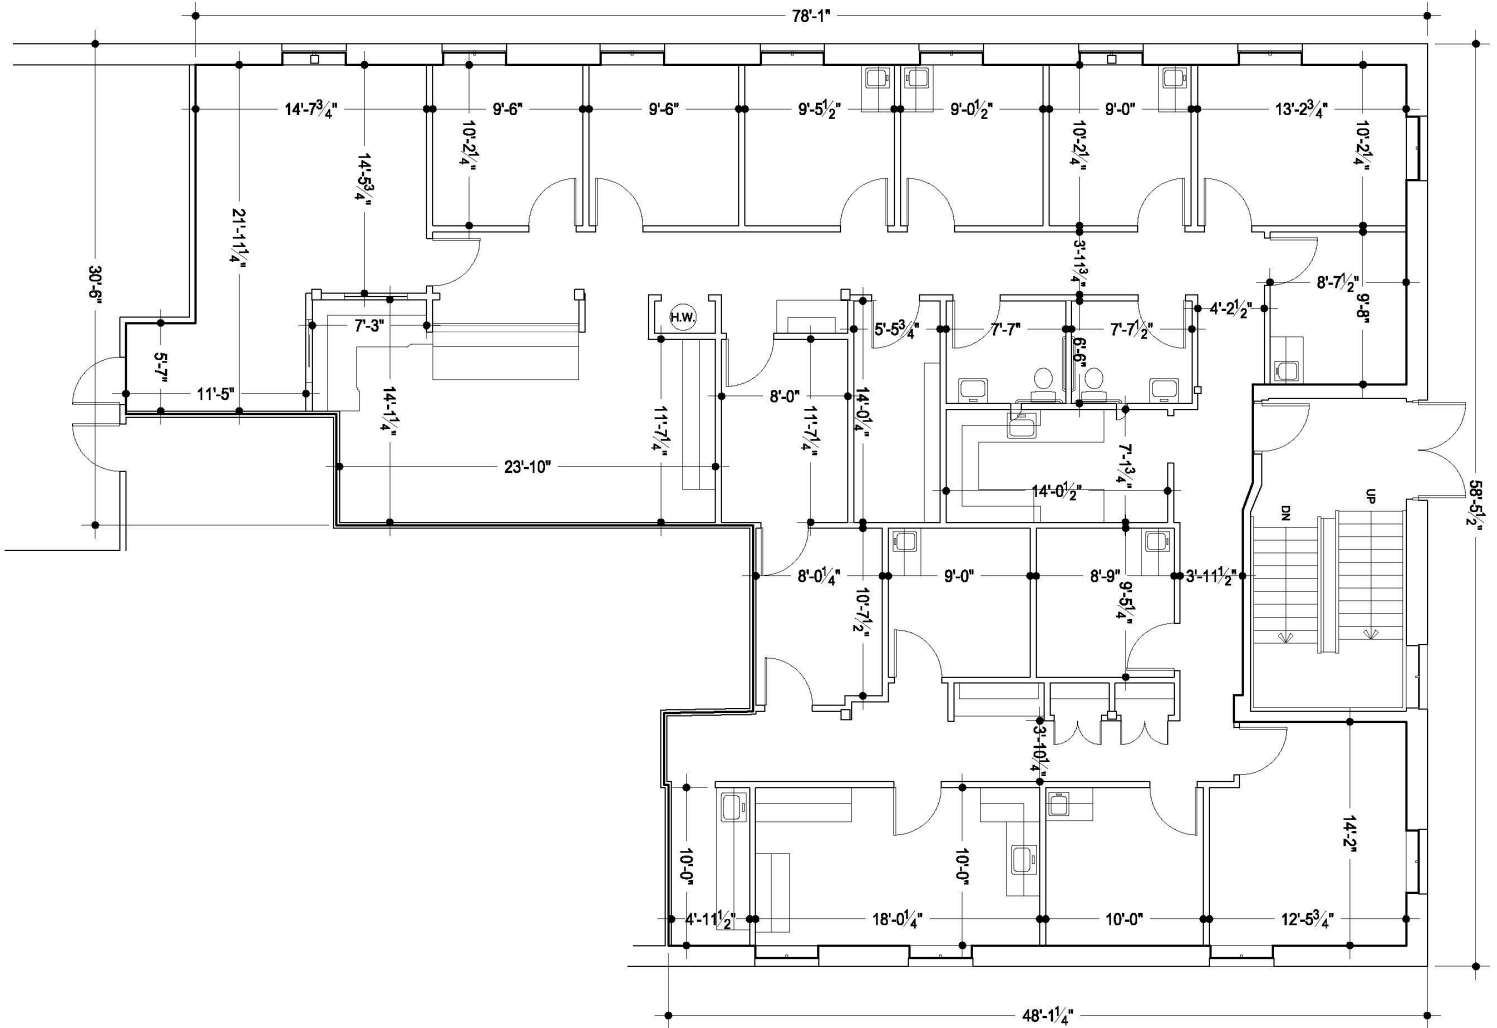

Leased & Managed By:

3,921
SF

29425 Northwestern Hwy., Southfield, MI 48034
Suite 200

Location Overview

www.ari-el.com

29355 Northwestern Hwy., Suite 301, Southfield, MI 48034

248-557-3800