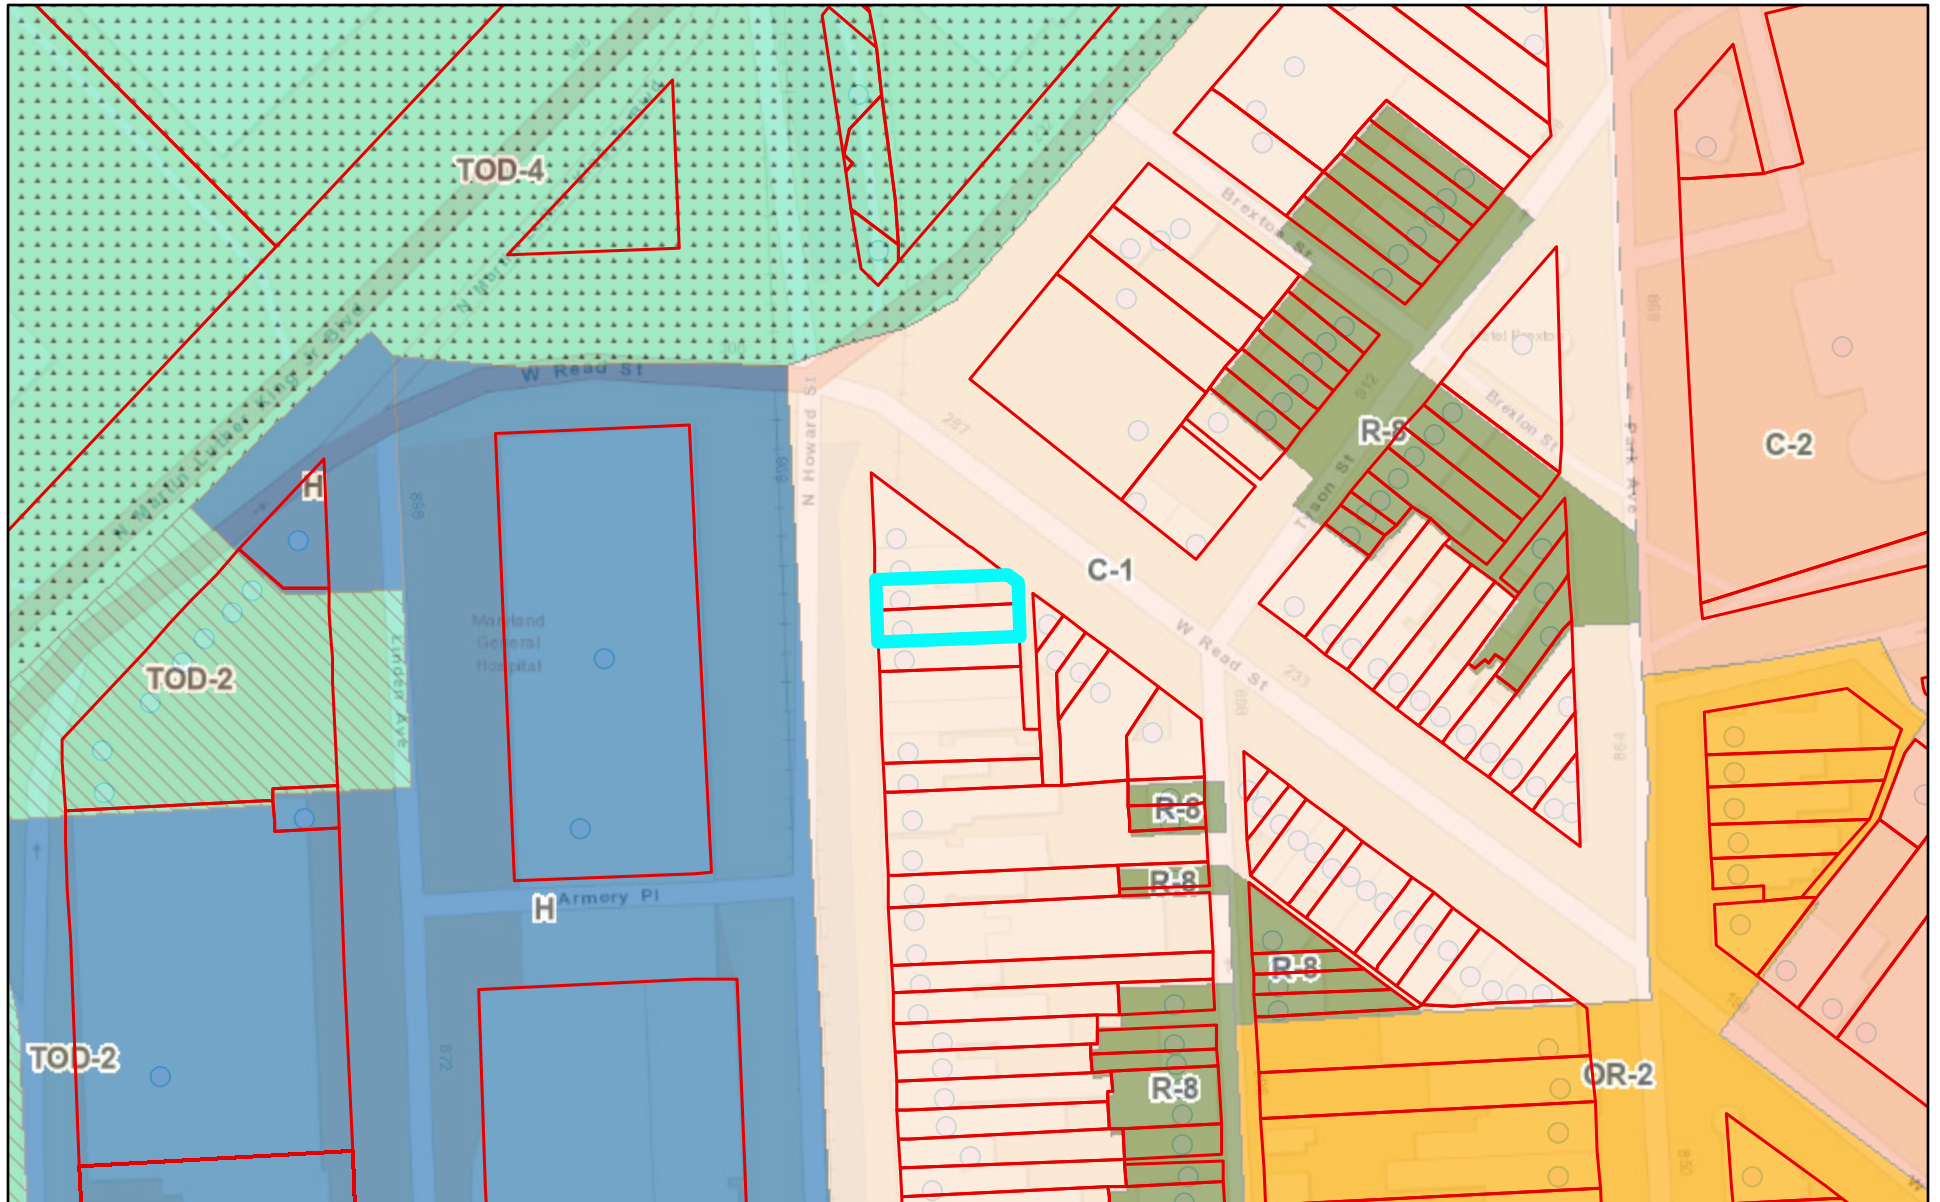

Zoning - Baltimore CityView Map

5/29/2026, 8:23:36 AM

- Real Property Information
- C-2
- R-8
- H
- TOD-2
- TOD-4
- C-1
- OR-2
- Baltimore Addresses
- World_Street_Map

1:1,549

0 0.01 0.02 0.04 mi

0 0.01 0.03 0.06 km

City of Baltimore, Baltimore County Government, VITA, Esri, HERE, Garmin, INCREMENT P, NGA, USGS