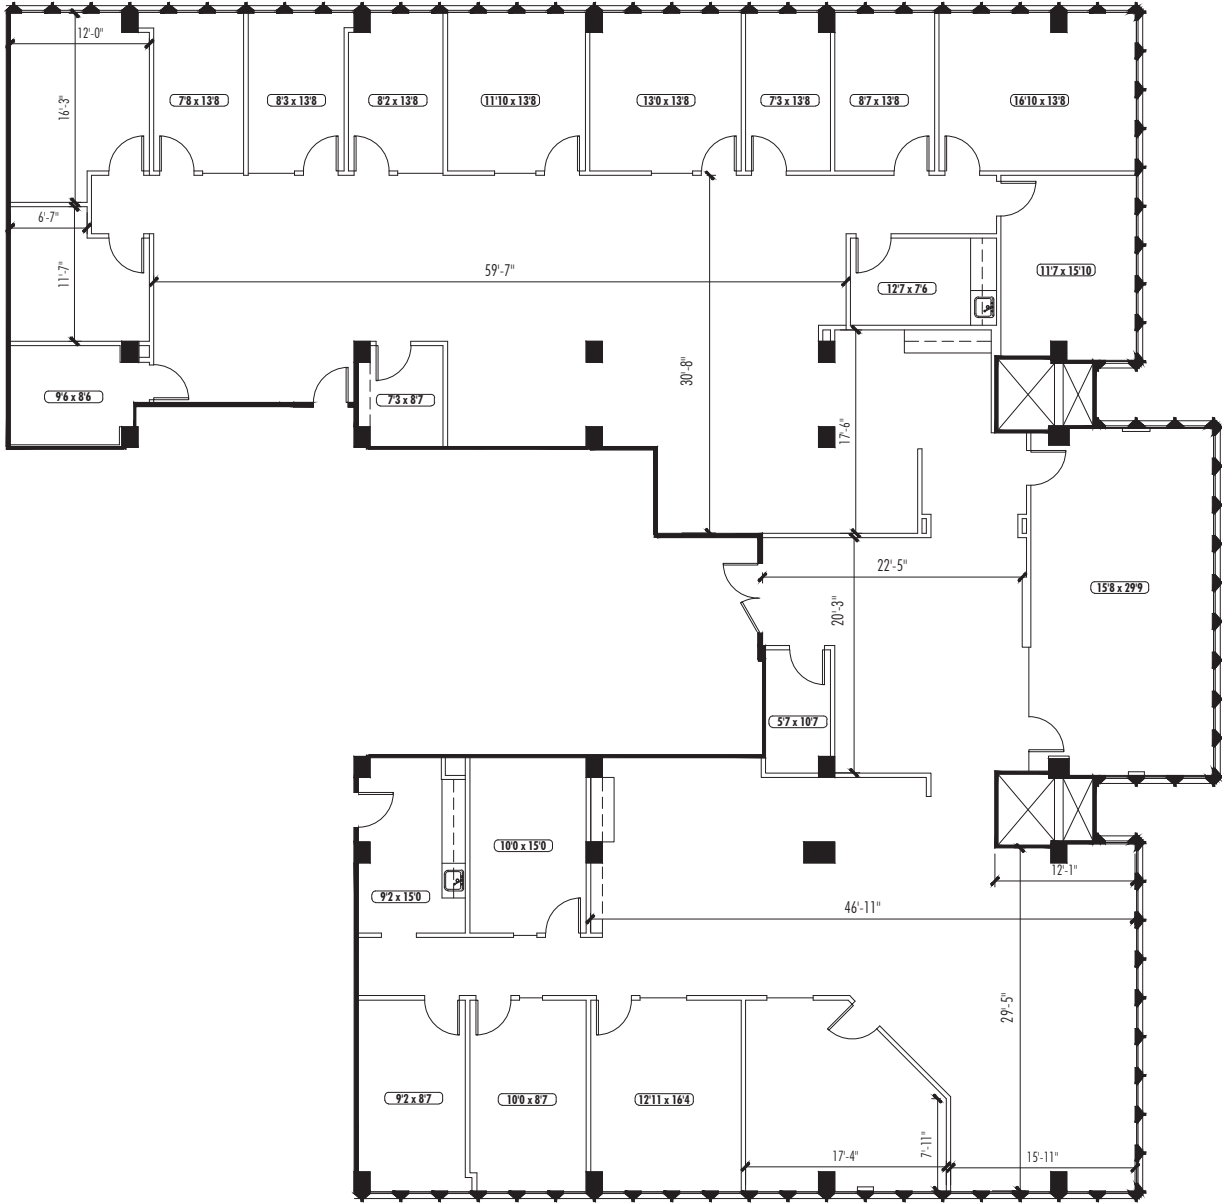

TOWER 229, SUITE 1100

8,171 RSF

KEY PLAN