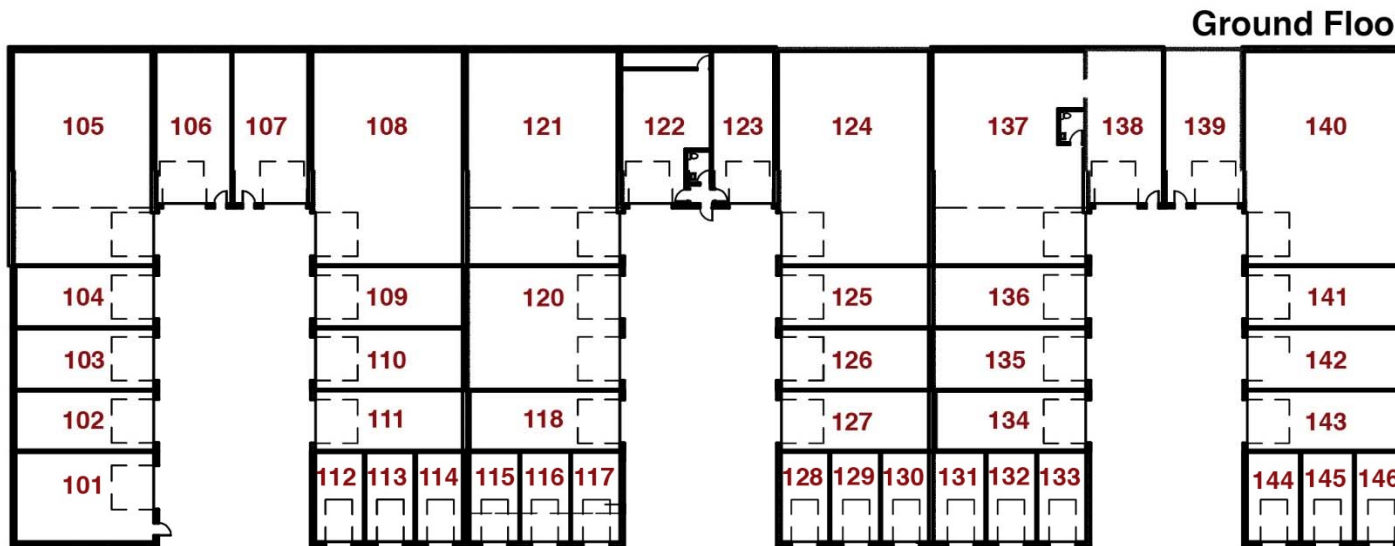

Upper Floor

Ground Floor

BUSINESS CENTERS
INCORPORATED

6305 Cambridge St. | St. Louis Pk.

For leasing information contact: lease@rentspace.com | rentspace.com | 952-929-8825