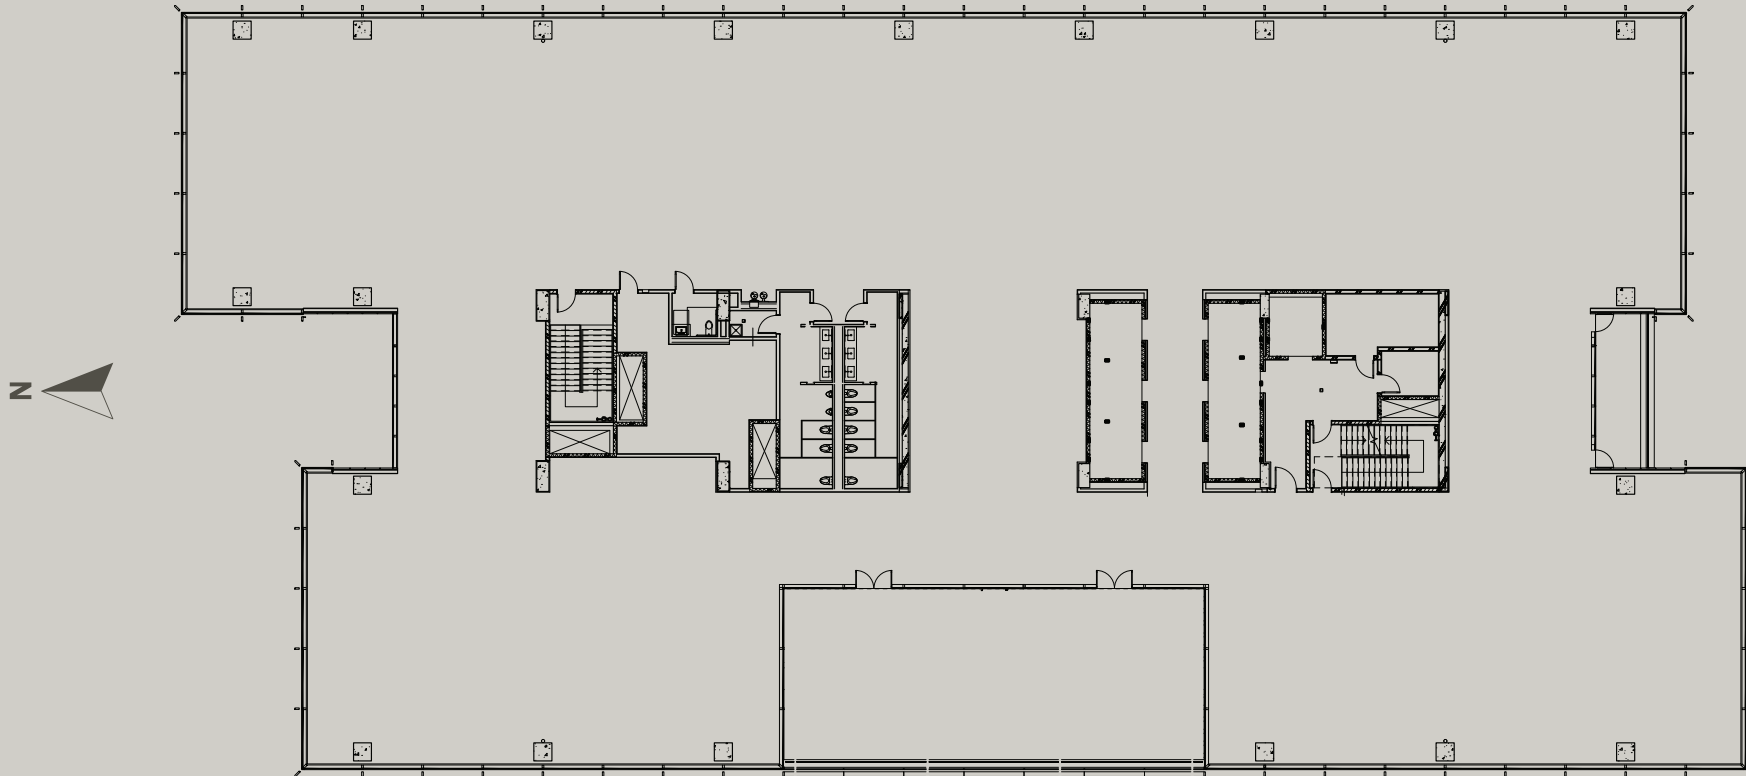

TEN TWENTY

S P R I N G

25TH FLOOR 29,991 RSF

Travis Garland | 404.614.5252
tgarland@portmanholdings.com

Glenn Kolker | 404.316.9651
glenn.kolker@streamrealty.com

Preston Menning | 404.664.4527
preston.menning@streamrealty.com