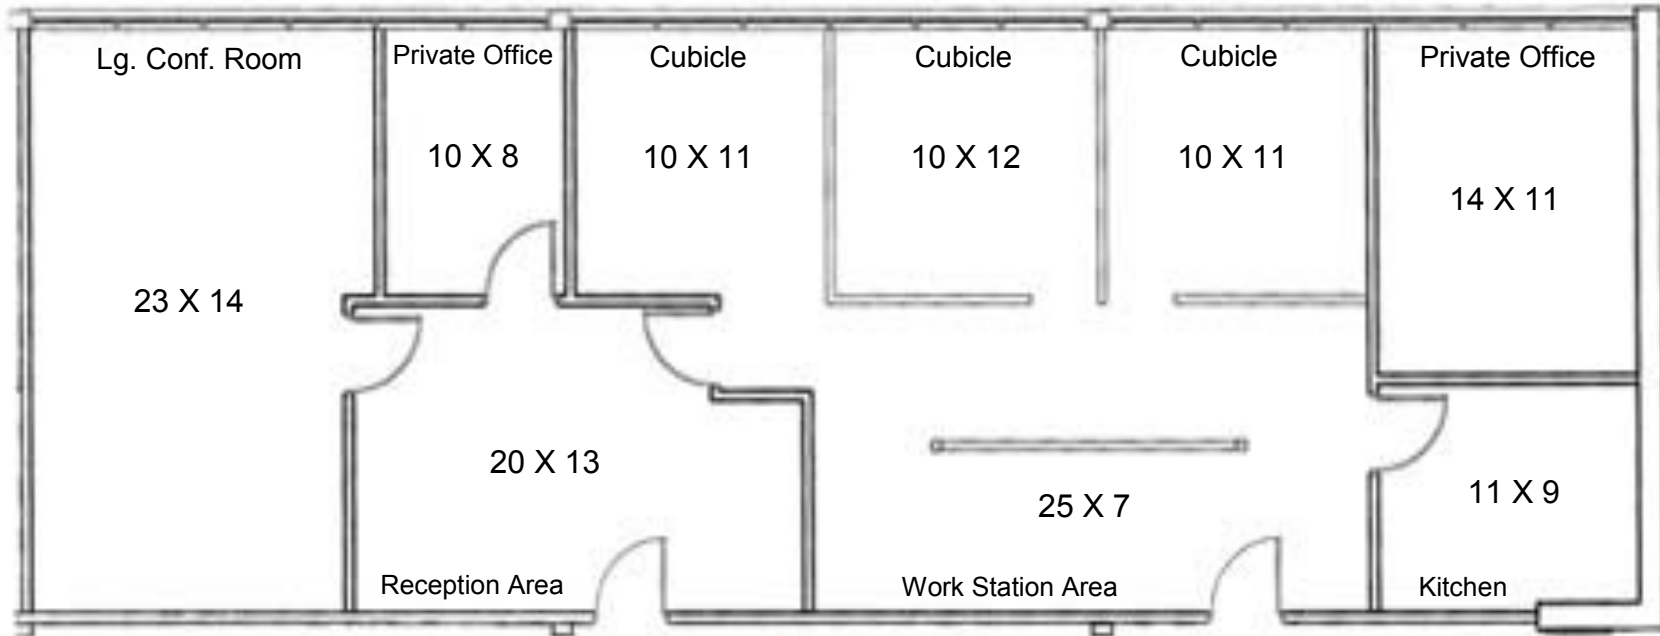

EXECUTIVE PLAZA

9041 Executive Park Dr. | Knoxville, TN 37923

Suite 110

1,961 Sq. Ft.

3-Yr Term
\$14/sq. ft. = \$2,287.84 mo.