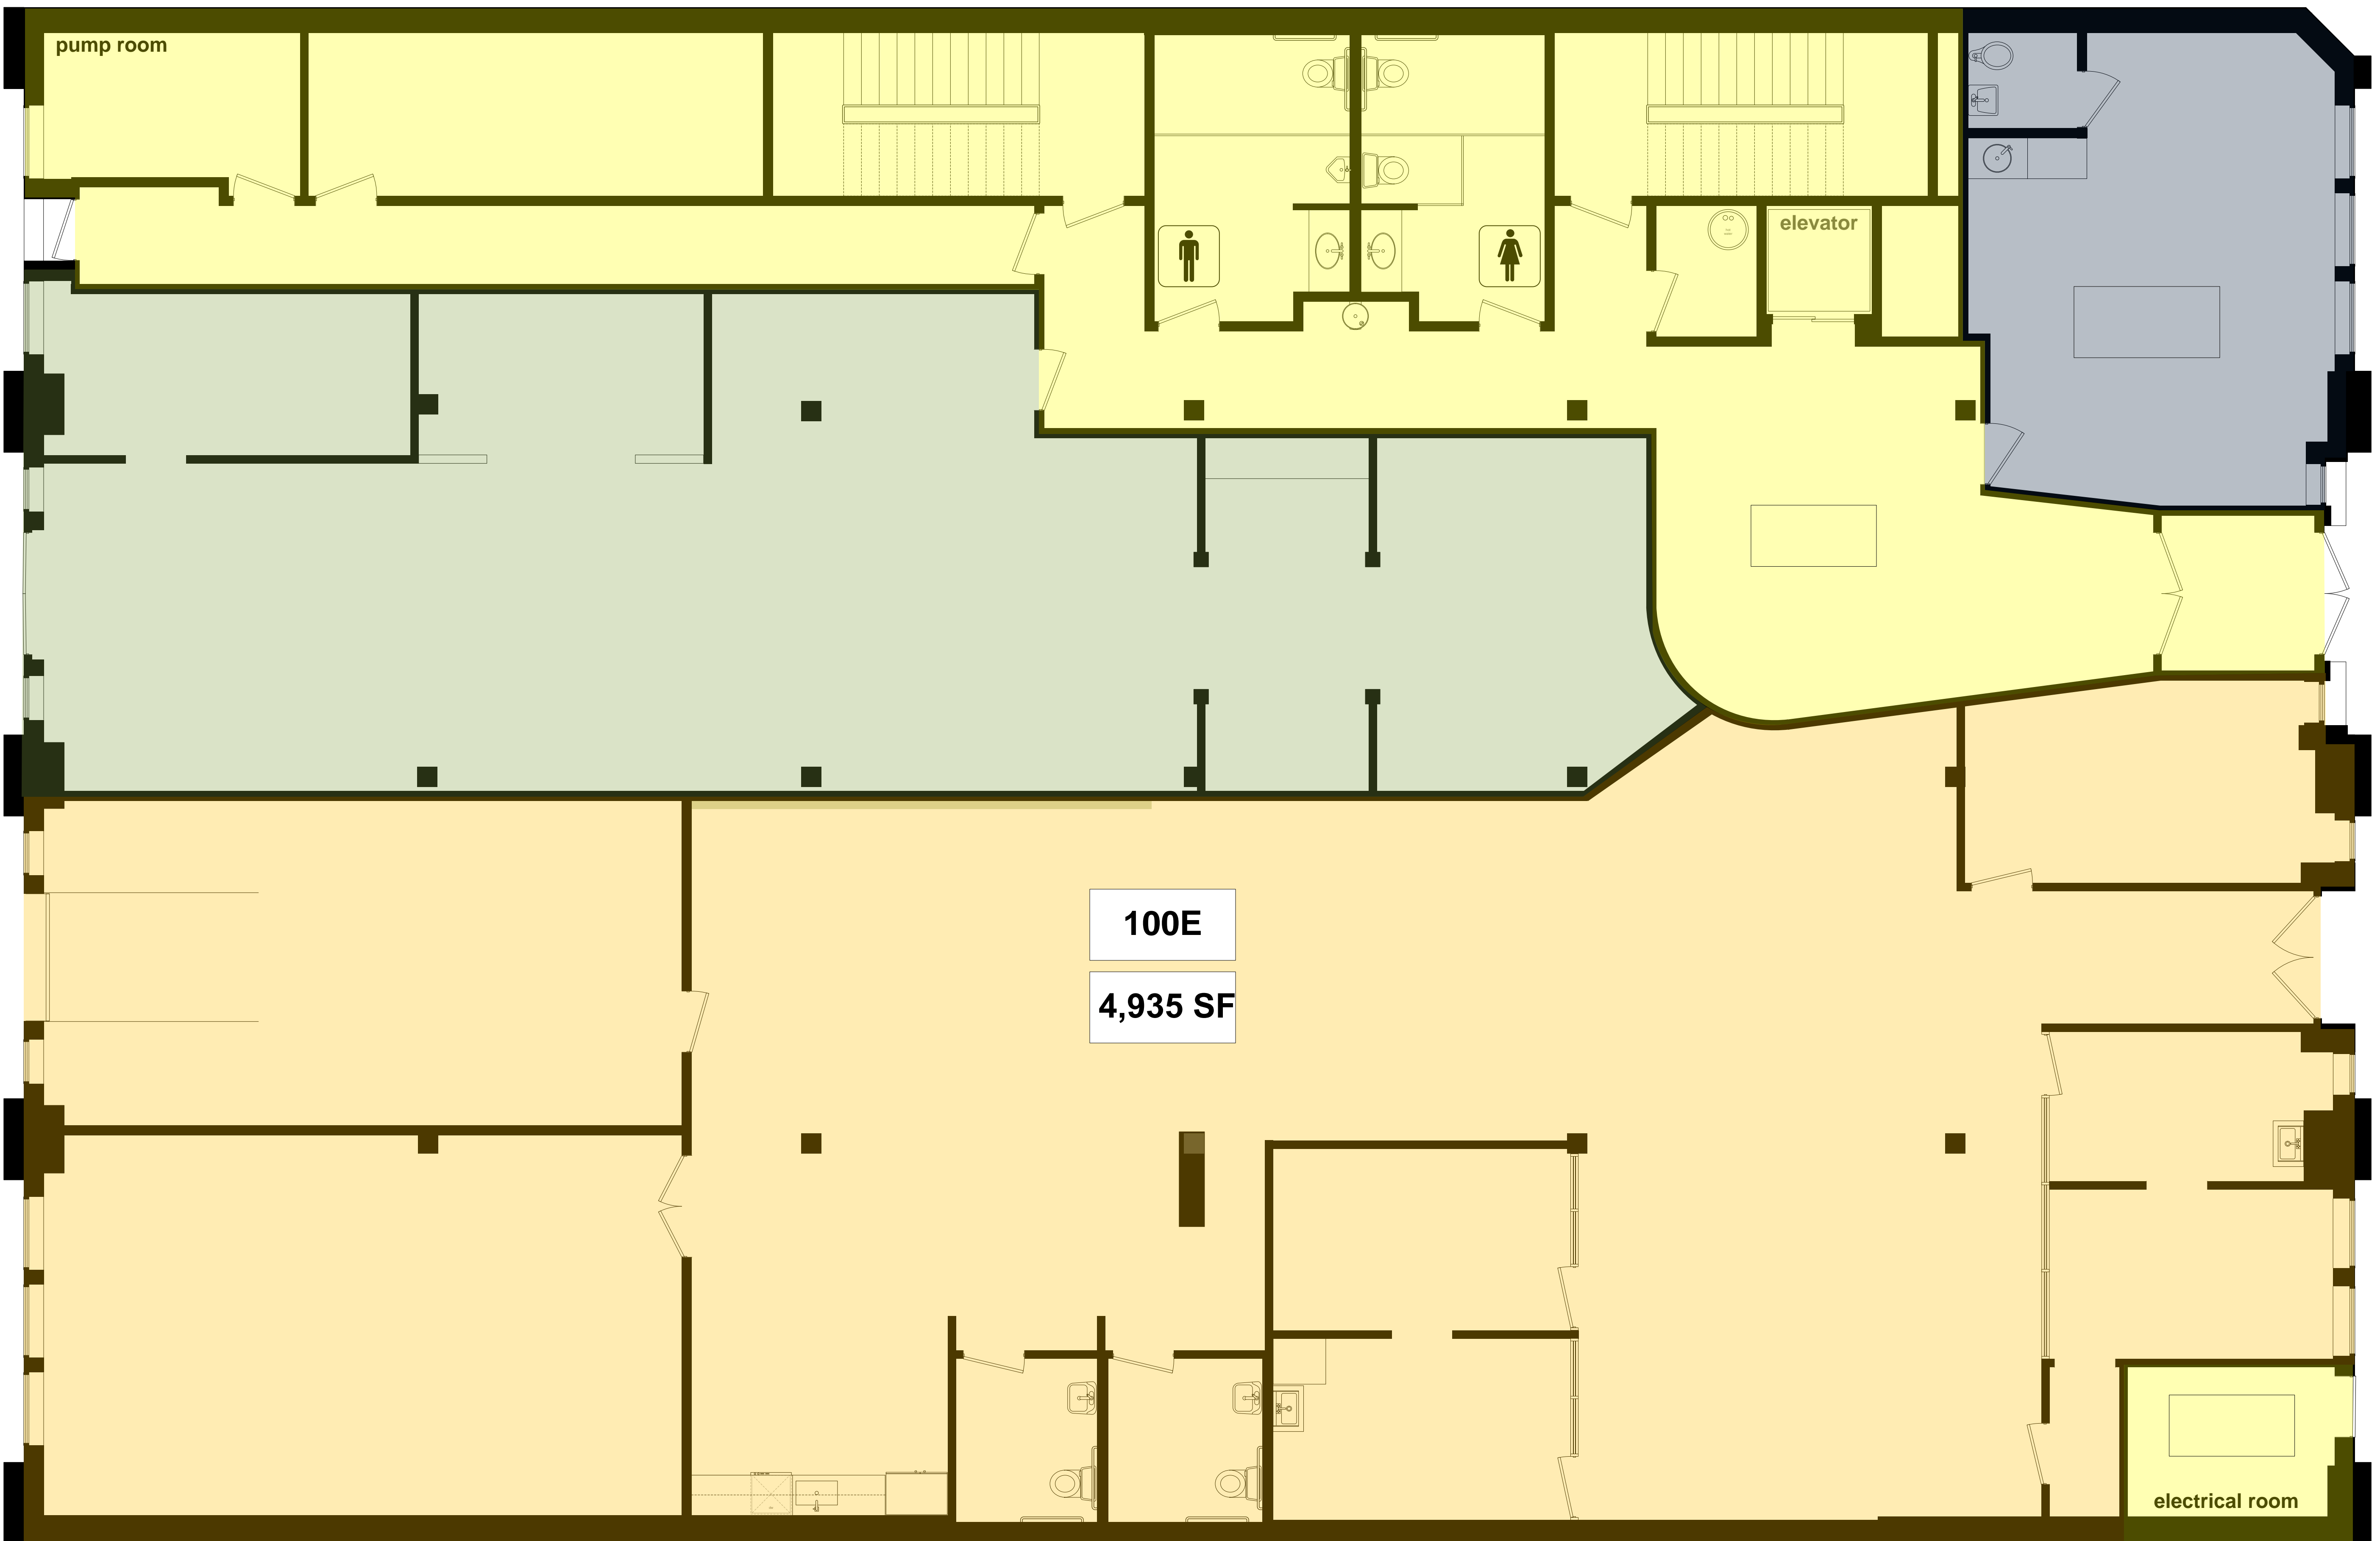

West Kinzie Street

100E
4,935 SF

electrical room

1046 West Kinzie Street Chicago IL 60642					
DRAWN	Just Floorplans Inc - Chicago	SIZE	FSCM NO	DWG NO	REV
ISSUED		SCALE	1/4" = 1'-0"	First Floor	SHEET 3 OF 9