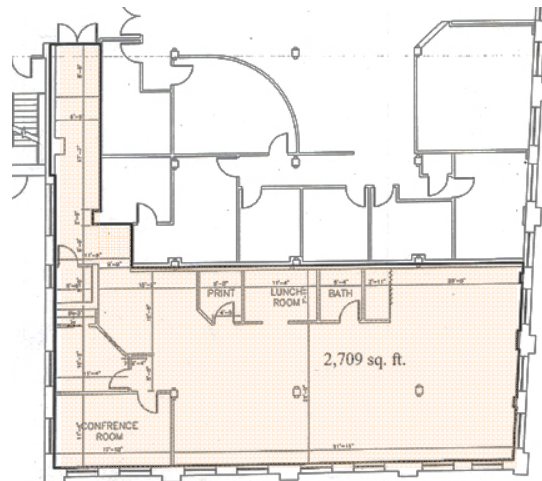

Rome West Realty LLC is the listing broker of this property and therefore represents the owner.

Missouri Broker Disclosure Form

Rome West Realty LLC does not represent the buyer or tenant when showing this property or providing information, unless otherwise agreed to in writing.

CONTACT Susan Sauer 314-660-0222 susan.sauer@romewestrealtyllc.com

www.RomeWestRealtyLLC.com