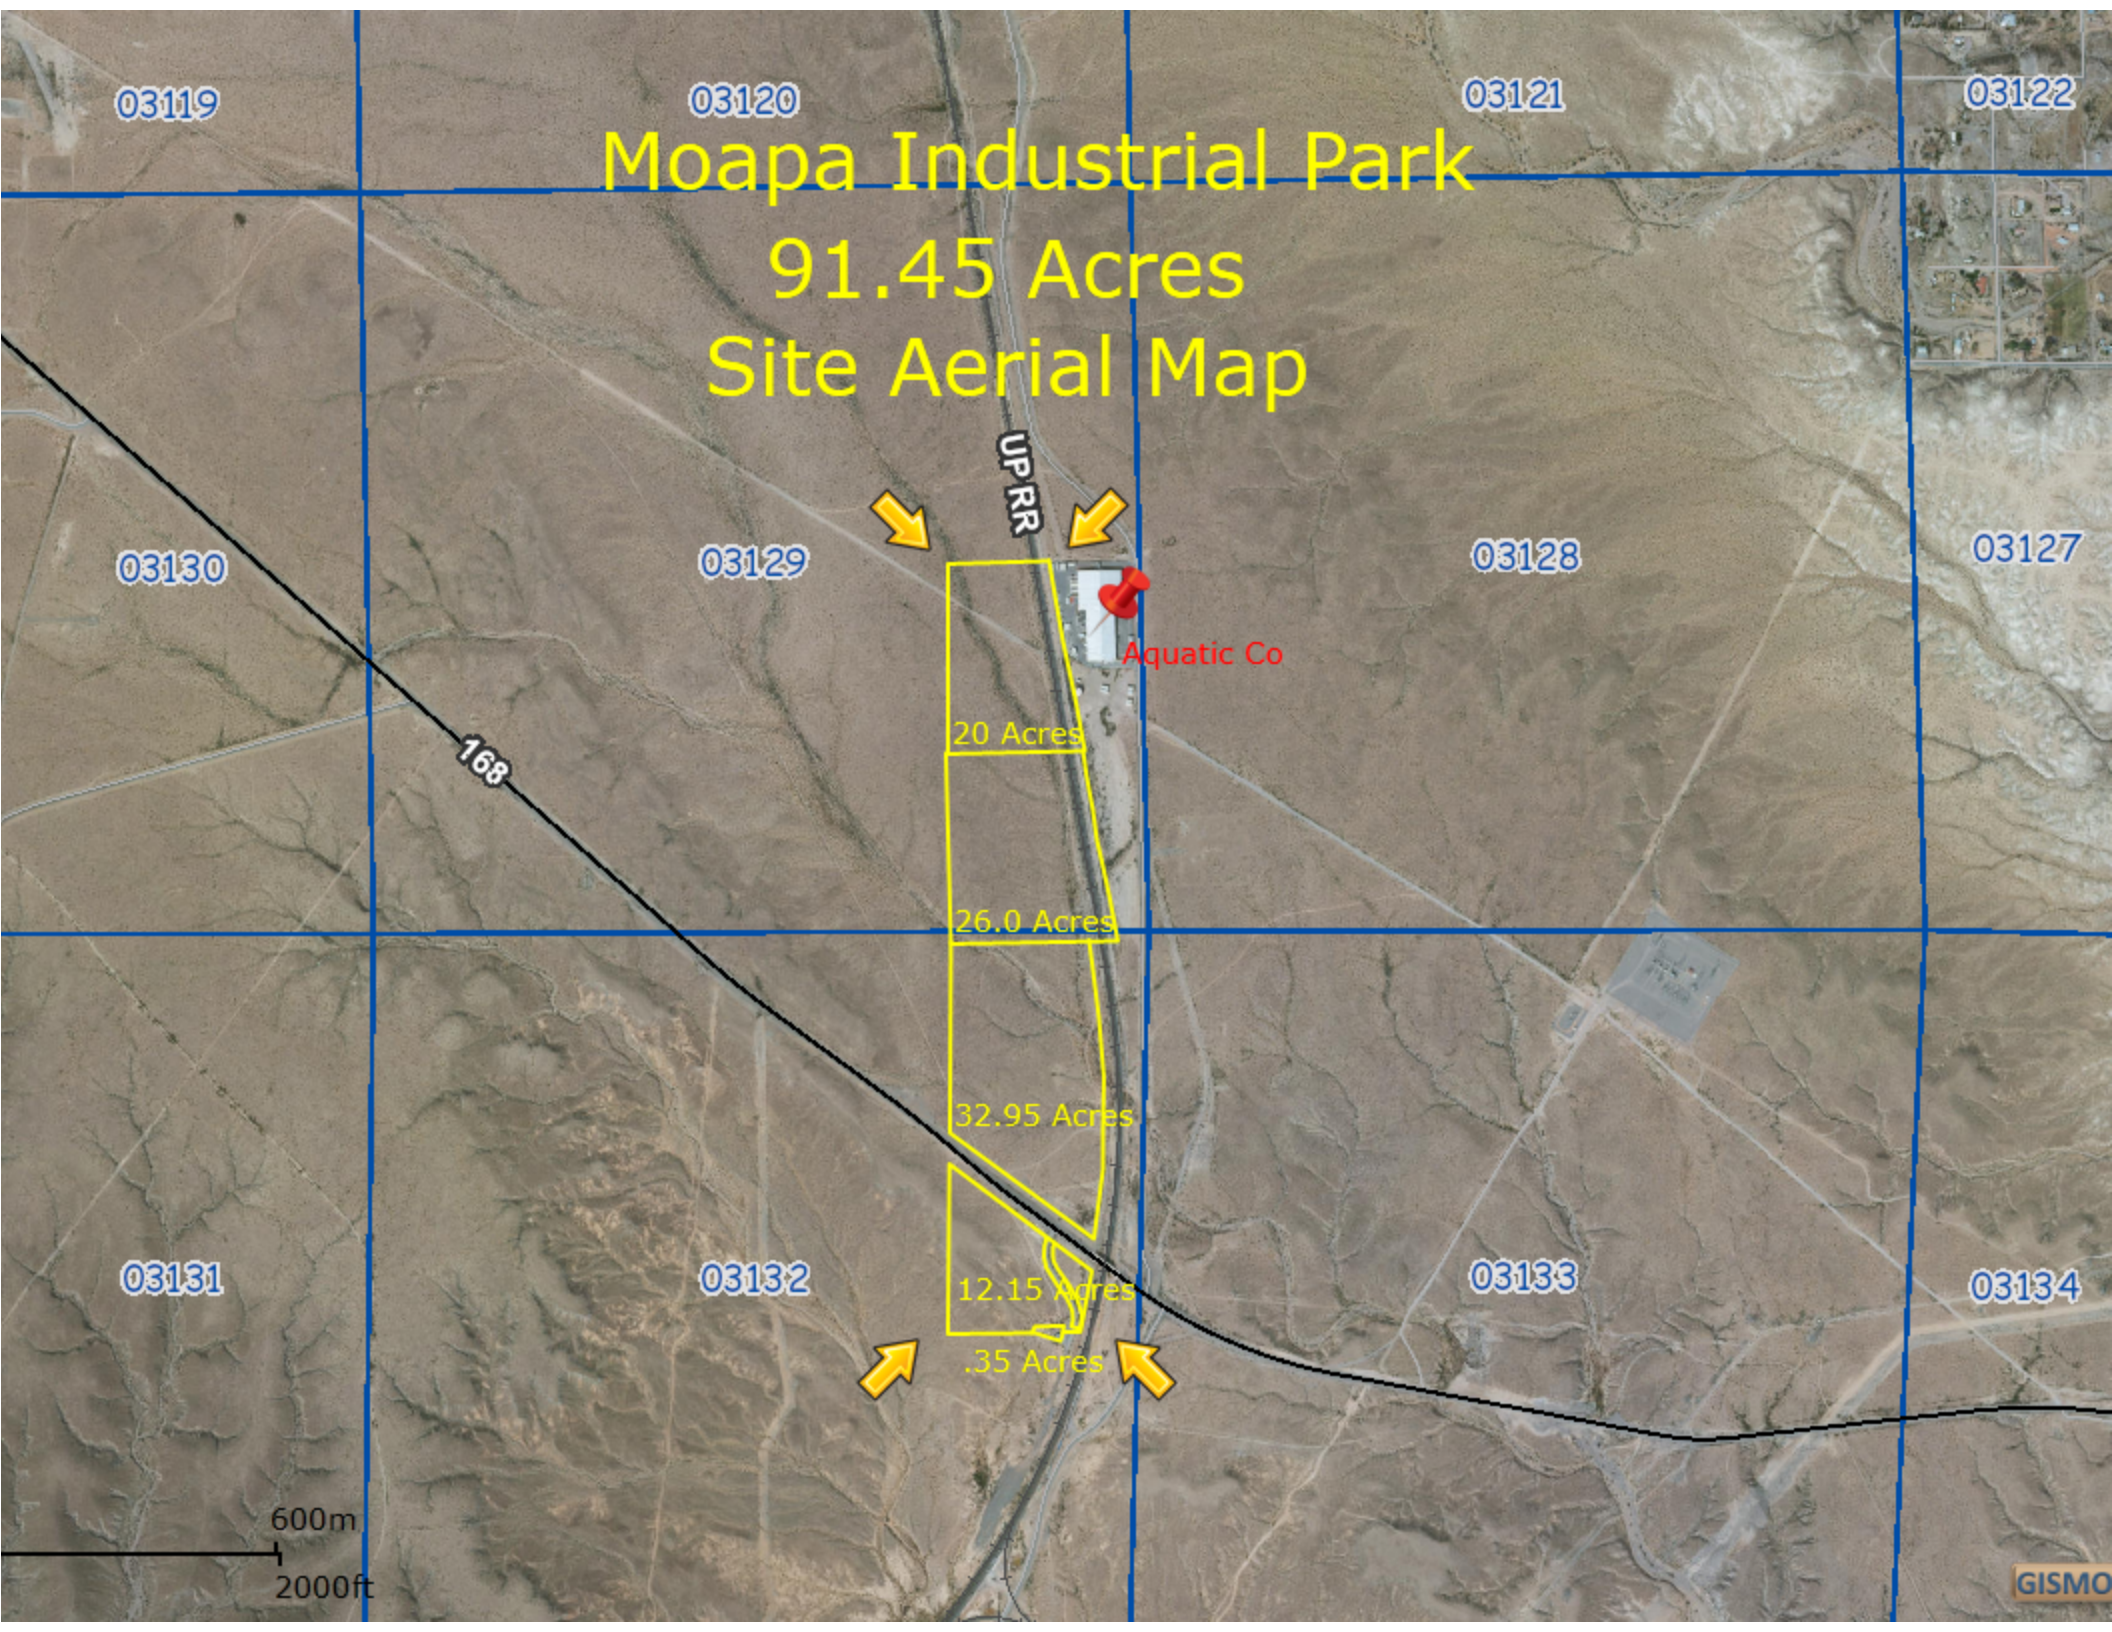

Moapa Industrial Park 91.45 Acres Site Aerial Map

600m
2000ft