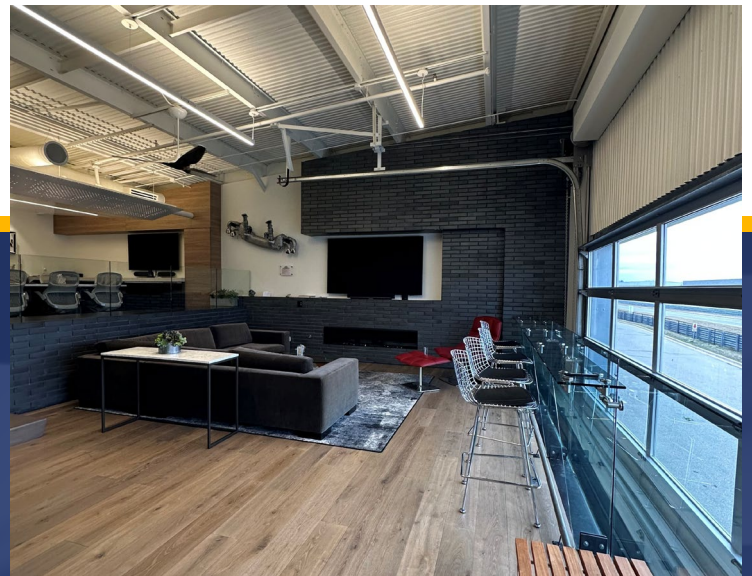

FOR SALE

\$1,200,000

M1 CONCOURSE PRIVATE CORPORATE CONDO

Unit #37
164 South Blvd W.
Pontiac, MI 48341

Lower Level:

- 2-car Garage Space
- Bar Area with seating
- Full bathroom (including shower)
- 4-person Seating Area with TV
- Storage

Upper Level:

- Large entertainment area with track facing high-top seating with TV
- Large conference room table (seats 12 - 14) with TV
- Coffee bar/mini fridge
- Bathroom

UNIT #37 – 164 SOUTH BLVD W, PONTIAC, MI 48341