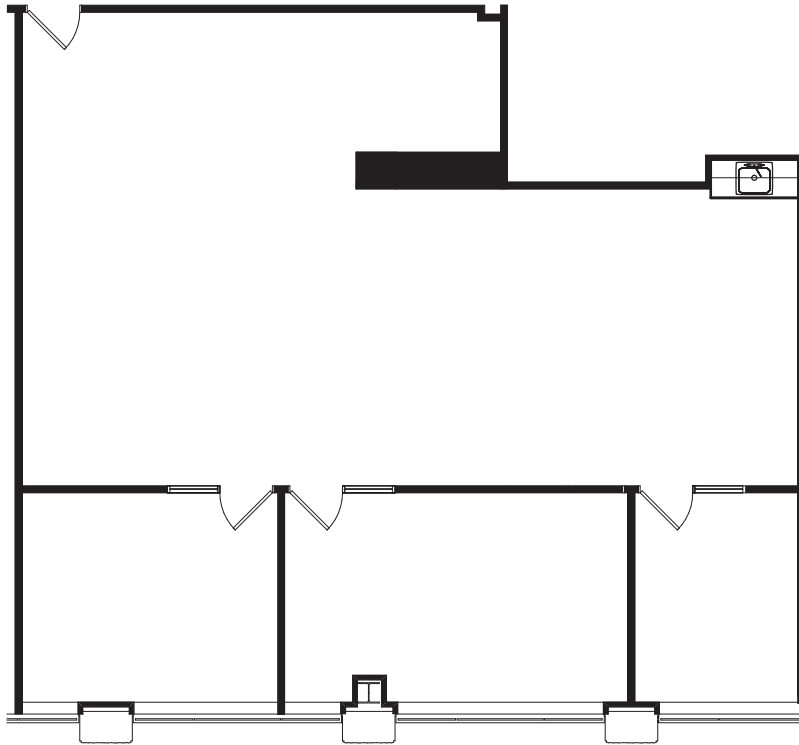

PrairieGlen
2700 PATRIOT BLVD

Suite 170 / 1,825 RSF

Floor 1 / 2700 Patriot Blvd, Glenview, IL 60026

SPACE AVAILABLE AT PRAIRIE GLEN

Leasing Contacts

BRETT RATAY

Senior Leasing Director
(847) 884-2800
bratay@lpc.com