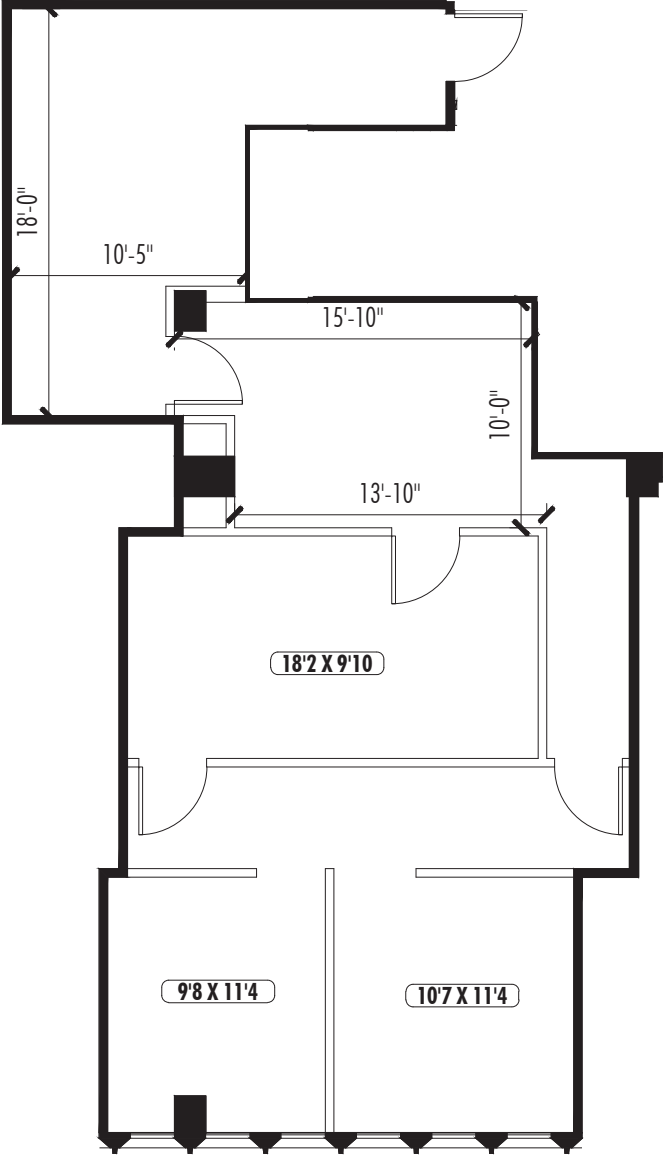

# TOWER 229, SUITE 208

1,245 RSF

KEY PLAN