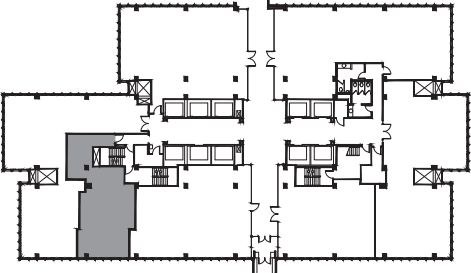

# TOWER 229, SUITE 208

1,245 RSF

KEY PLAN