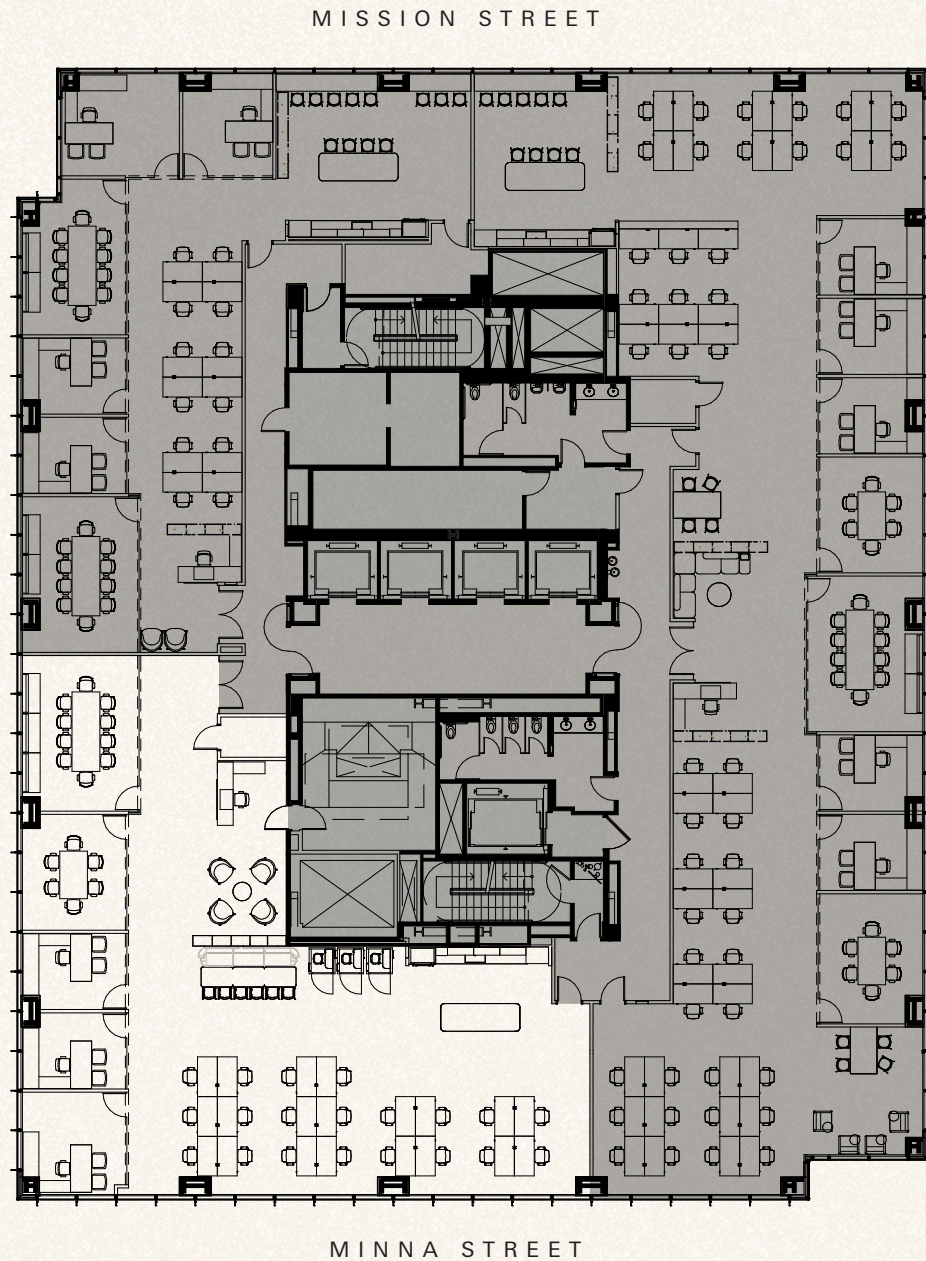

555

MISSION

- 4,913 SF
- Available 10/1/26
- Brand new spec suite
- Incredible views
- 3 private offices
- 2 conference rooms
- Kitchen / break area
- Reception
- IT/storage/copy room

Hypothetical Furniture Plan

SUITE 2750