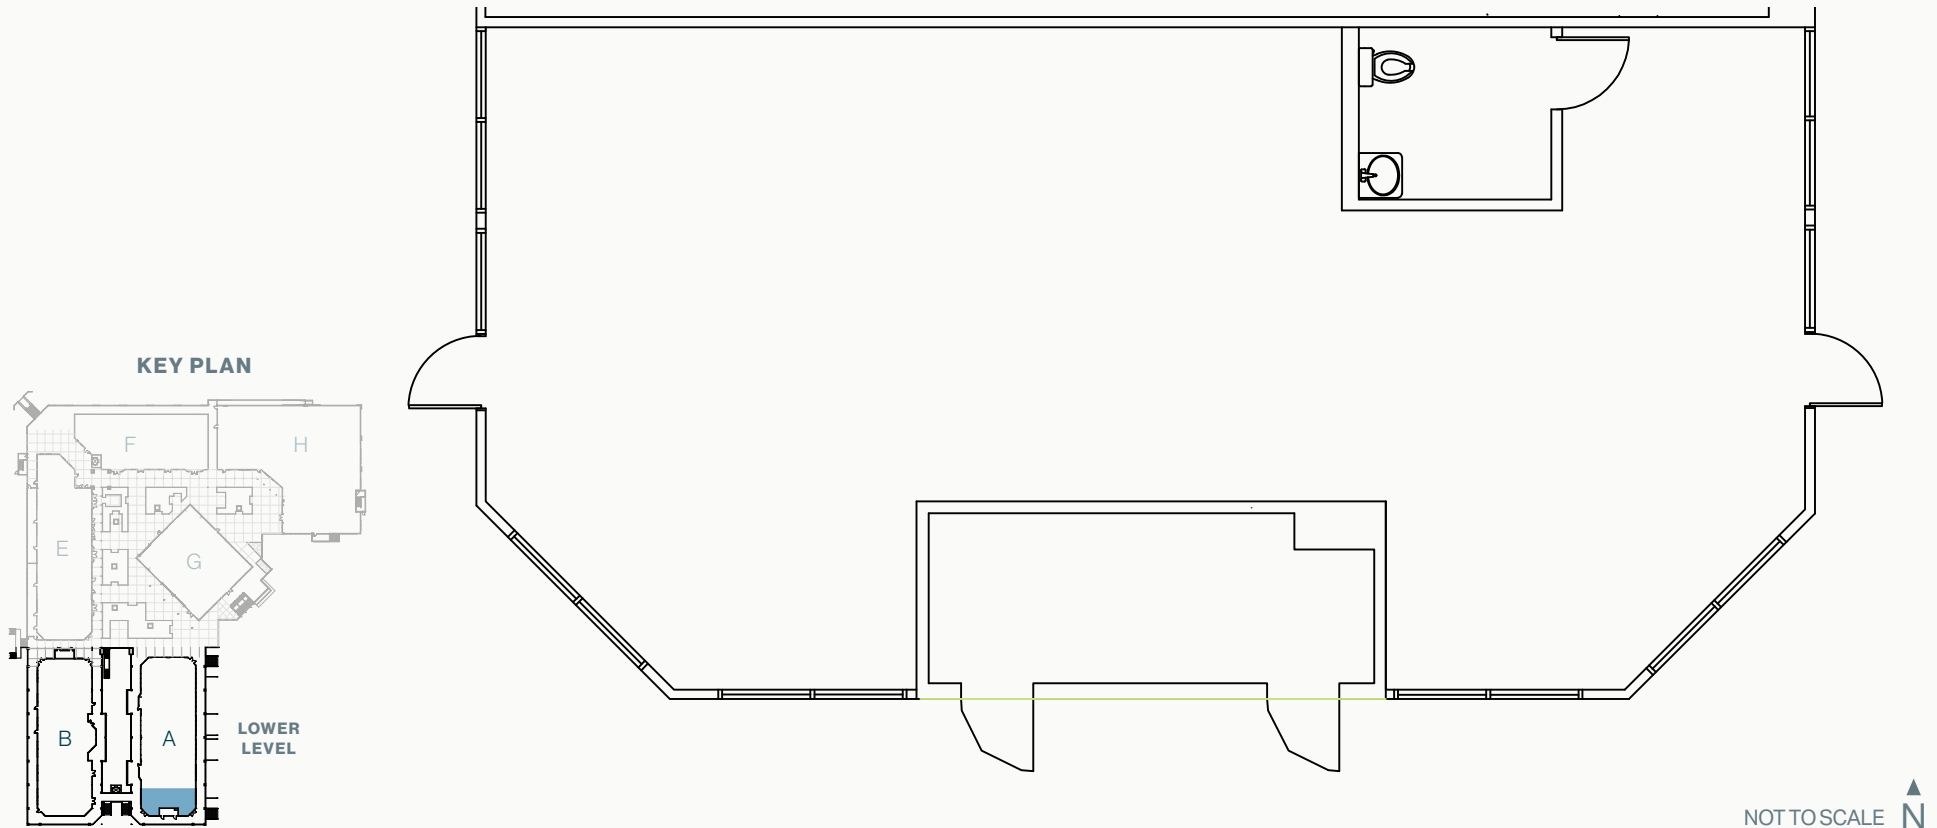

Block 7000

Suite A1310 | ±1,386 SF

7000 EAST SHEA BOULEVARD | SCOTTSDALE, AZ 85254

For Office *Leasing Information:*

Corey Hawley

+1602 735 1742

corey.hawley@cbre.com

Lauren Lovell