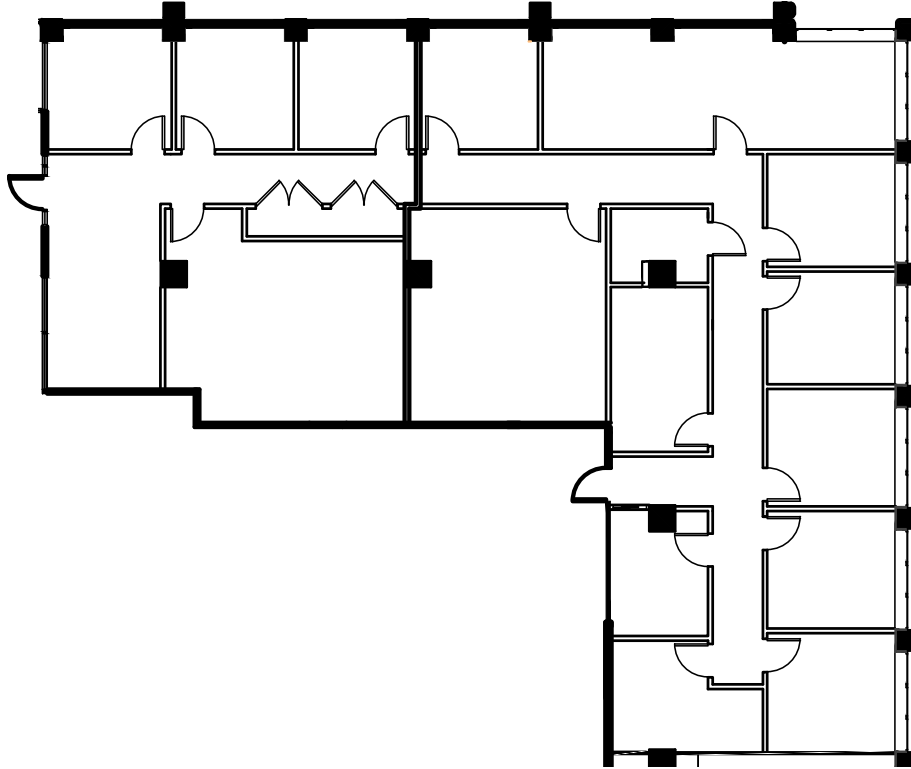

CLARK
TOWER

CLARKTOWER.COM

Suite 202 | 4,147 SqFt. | Floor 2

For more information, contact:

Michael Donahoe, Senior Vice President

D 901 231 1402

C 901 230 0601

michael.donahoe@avisonyoung.com